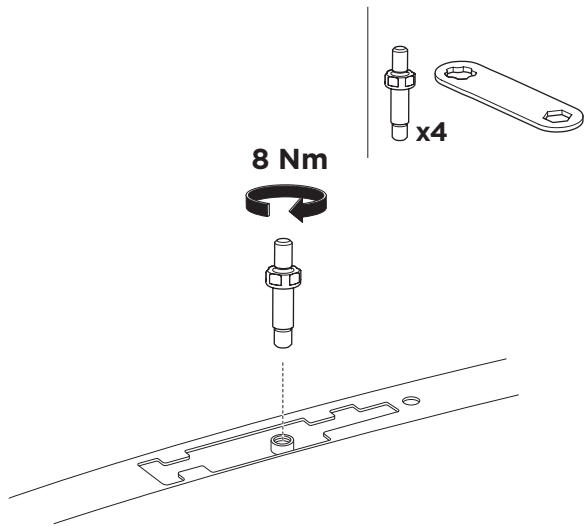

1

Kit 187006

MAZDA CX-5, 5-dr SUV, 12-17
MAZDA CX-9, 5-dr SUV, 07-

ISO 11154-E

This kit is only for vehicles with fixpoint mounting.

3

4

5