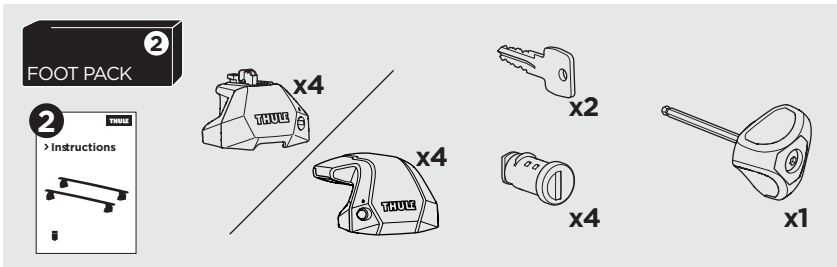

1

Kit 187006

MAZDA CX-5, 5-dr SUV, 12-17
MAZDA CX-9, 5-dr SUV, 07-

ISO 11154-E

This kit is only for vehicles with fixpoint mounting.

3

4

5