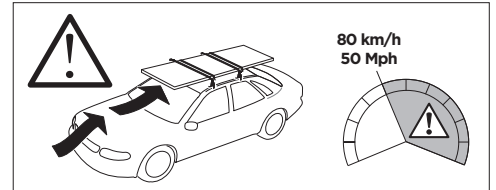

1

Kit 187006

MAZDA CX-5, 5-dr SUV, 12-17
MAZDA CX-9, 5-dr SUV, 07-

ISO 11154-E

This kit is only for vehicles with fixpoint mounting.

3

4

5