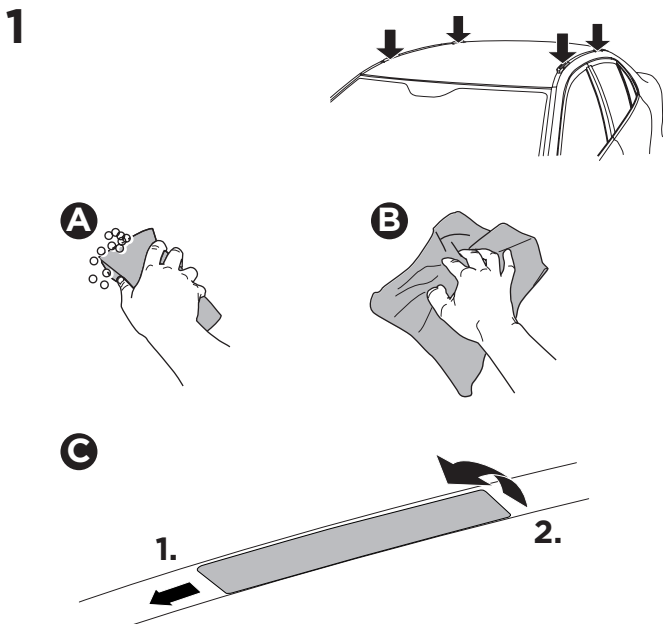

1

Kit 187006

MAZDA CX-5, 5-dr SUV, 12-17
MAZDA CX-9, 5-dr SUV, 07-

ISO 11154-E

This kit is only for vehicles with fixpoint mounting.

3

4

5