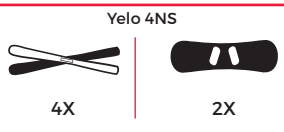

YELO NS

Watch video

CITY CRASH
TESTED

INCLUDED

IT) Portasci in alluminio progettato per trasportare fino a 6 paia di sci o 4 snowboard. Fissaggio semplice alle barre tramite t-system e sistema antifurto in dotazione.

EN) Aluminium ski rack conceived for up to 6 pairs of skis, or 4 snowboards. It can be easily installed on the roof bars by means of standard T-system and features an antitheft lock.

YELO 4NS Art.000121600000
YELO 6NS Art.000118400000

YELO 4NS

YELO 6NS

YELO 4NS	
Art.	000121600000
	3,2kg / 6.9lb
Materiale Material Matière	Alluminio Aluminium Aluminio
	max 28kg / 62lb
	✓
	 X: min 6,5mm/0.3" W: 20mm/0.8"
	Optional kit 000121800000  (LxH) max 80x30mm / 3.1x1.2"
	Optional kit 000110300000  (LxH) max 60x35mm / 2.4x1.4"
	4
	2
	-

YELO 6NS	
Art.	000118400000
	3,9kg / 8.7lb
Materiale Material Matière	Alluminio Aluminium Aluminio
	max 42kg / 92lb
	✓
	 X: min 6,5mm/0.3" W: 20mm/0.8"
	Optional kit 000121800000  (LxH) max 80x30mm / 3.1x1.2"
	Optional kit 000110300000  (LxH) max 60x35mm / 2.4x1.4"
	6
	4
	-