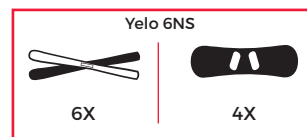

YELO NS

Watch video

CITY CRASH
TESTED

INCLUDED

IT) Portasci in alluminio progettato per trasportare fino a 6 paia di sci o 4 snowboard. Fissaggio semplice alle barre tramite t-system e sistema antifurto in dotazione.

EN) Aluminium ski rack conceived for up to 6 pairs of skis, or 4 snowboards. It can be easily installed on the roof bars by means of standard T-system and features an antitheft lock.

YELO 4NS Art.000121600000
YELO 6NS Art.000118400000

YELO 4NS

YELO 6NS

YELO 4NS	
Art.	000121600000
	3,2kg / 6.9lb
Materiale Material Matière	Alluminio Aluminium Aluminio
	max 28kg / 62lb
	✓
	 X: min 6,5mm/0.3" W: 20mm/0.8"
	Optional kit 000121800000  (LxH) max 80x30mm / 3.1x1.2"
	Optional kit 000110300000  (LxH) max 60x35mm / 2.4x1.4"
	4
	2
	-

YELO 6NS	
Art.	000118400000
	3,9kg / 8.7lb
Materiale Material Matière	Alluminio Aluminium Aluminio
	max 42kg / 92lb
	✓
	 X: min 6,5mm/0.3" W: 20mm/0.8"
	Optional kit 000121800000  (LxH) max 80x30mm / 3.1x1.2"
	Optional kit 000110300000  (LxH) max 60x35mm / 2.4x1.4"
	6
	4
	-