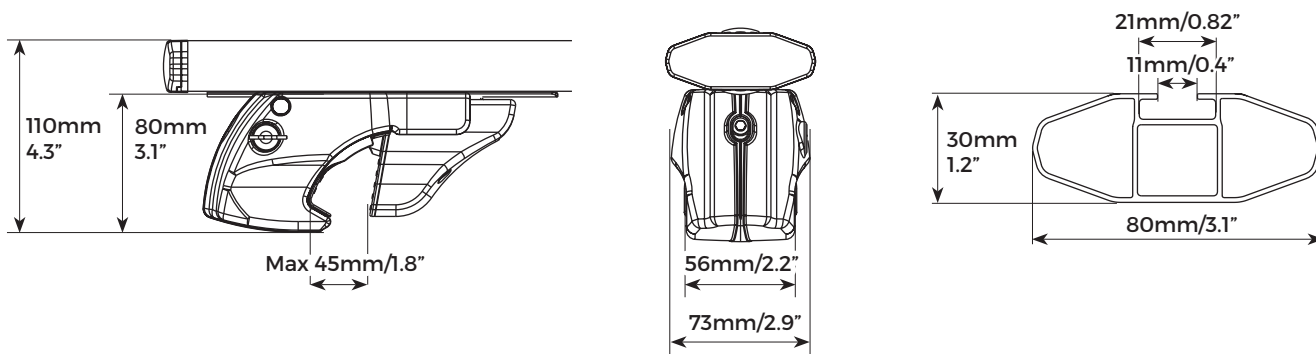

COMPLIANT WITH
DIN 75302:1991

CITY CRASH
TESTED ✓

IT) Barra da tetto in alluminio per veicoli con raised rails.
Leggera, pratica e sicura. Disponibile in due lunghezze.

EN) Aluminium roof bars for cars with raised rails.
Lightweight, practical and safe. Two lengths available.

Jackson	Art. 000112800000
Jackson XL	Art. 000112900000
Jackson black	Art. 000123100000
Jackson black XL	Art. 000123200000

Art.	Jackson	000112800000
	Jackson XL	000112900000
	Jackson Black	000123100000
	Jackson XL black	000123200000
	Jackson Jackson Black	3,5kg / 7.7lb
	Jackson XL Jackson XL Black	4kg / 8.8lb
Materiale Material Matière	Alluminio Aluminium Aluminio	
	MAX LOAD	max 90kg/198lb
		✓

Mod.	JACKSON	JACKSON XL	JACKSON BLACK	JACKSON XL BLACK
Art.N°	000112800000	000112900000	000123100000	000123200000
	L x W x H : 119,5x17x11,5cm / 47x6.7x4.5" 📦 4,1kg / 9.1lb	L x W x H : 132.5x17x11.5cm / 52.2x6.7x4.5" 📦 4,6kg / 10.2lb	L x W x H : 119,5x17x11,5cm / 47x6.7x4.5" 📦 4,1kg / 9.1lb	L x W x H : 132.5x17x11.5cm / 52.2x6.7x4.5" 📦 4,6kg / 10.2lb
	L x W x H : 120x36,5x25,5cm / 47.2x14.4x10" 📦 17,5kg / 38.6lb Pz : 4	L x W x H : 135x36.5x25.5cm / 53.1x14.4x10" 📦 19,7kg / 43.4lb Pz : 4	L x W x H : 120x36,5x25,5cm / 47.2x14.4x10" 📦 17,5kg / 38.6lb Pz : 4	L x W x H : 135x36.5x25.5cm / 53.1x14.4x10" 📦 19,7kg / 43.4lb Pz : 4
	L x W x H : 120x80x195cm / 47.2x31.5x76.8" 📦 284kg / 626.1lb Pz : 60	L x W x H : 135x80x195cm / 53.1x31.5x76.8" 📦 317kg / 698.9lb Pz : 60	L x W x H : 120x80x195cm / 47.2x31.5x76.8" 📦 284kg / 626.1lb Pz : 60	L x W x H : 135x80x195cm / 53.1x31.5x76.8" 📦 317kg / 698.9lb Pz : 60
Ean-13	 8 003168 040101	 8 003168 040118	 8 003168 046554	 8 003168 046585