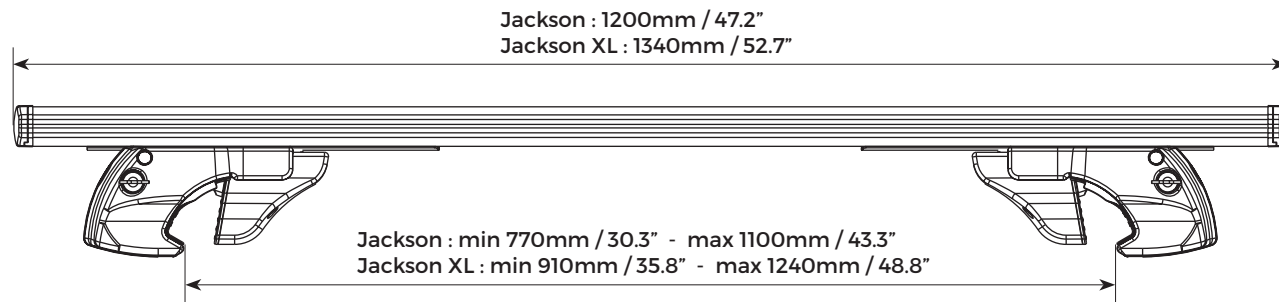

COMPLIANT WITH
DIN 75302:1991

CITY CRASH
TESTED ✓

IT) Barra da tetto in alluminio per veicoli con raised rails.
Leggera, pratica e sicura. Disponibile in due lunghezze.

EN) Aluminium roof bars for cars with raised rails.
Lightweight, practical and safe. Two lengths available.

Jackson	Art. 000112800000
Jackson XL	Art. 000112900000
Jackson black	Art. 000123100000
Jackson black XL	Art. 000123200000

Art.	Jackson	000112800000
	Jackson XL	000112900000
	Jackson Black	000123100000
	Jackson XL black	000123200000
	Jackson Jackson Black	3,5kg / 7.7lb
	Jackson XL Jackson XL Black	4kg / 8.8lb
Materiale Material Matière	Alluminio Aluminium Aluminio	
	MAX LOAD	max 90kg/198lb
		✓

Mod.	JACKSON	JACKSON XL	JACKSON BLACK	JACKSON XL BLACK
Art.N°	000112800000	000112900000	000123100000	000123200000
	L x W x H : 119,5x17x11,5cm / 47x6.7x4.5" 📦 4,1kg / 9.1lb	L x W x H : 132.5x17x11.5cm / 52.2x6.7x4.5" 📦 4,6kg / 10.2lb	L x W x H : 119,5x17x11,5cm / 47x6.7x4.5" 📦 4,1kg / 9.1lb	L x W x H : 132.5x17x11.5cm / 52.2x6.7x4.5" 📦 4,6kg / 10.2lb
	L x W x H : 120x36,5x25,5cm / 47.2x14.4x10" 📦 17,5kg / 38.6lb Pz : 4	L x W x H : 135x36.5x25.5cm / 53.1x14.4x10" 📦 19,7kg / 43.4lb Pz : 4	L x W x H : 120x36,5x25,5cm / 47.2x14.4x10" 📦 17,5kg / 38.6lb Pz : 4	L x W x H : 135x36.5x25.5cm / 53.1x14.4x10" 📦 19,7kg / 43.4lb Pz : 4
	L x W x H : 120x80x195cm / 47.2x31.5x76.8" 📦 284kg / 626.1lb Pz : 60	L x W x H : 135x80x195cm / 53.1x31.5x76.8" 📦 317kg / 698.9lb Pz : 60	L x W x H : 120x80x195cm / 47.2x31.5x76.8" 📦 284kg / 626.1lb Pz : 60	L x W x H : 135x80x195cm / 53.1x31.5x76.8" 📦 317kg / 698.9lb Pz : 60
Ean-13	 8 003168 040101	 8 003168 040118	 8 003168 046554	 8 003168 046585