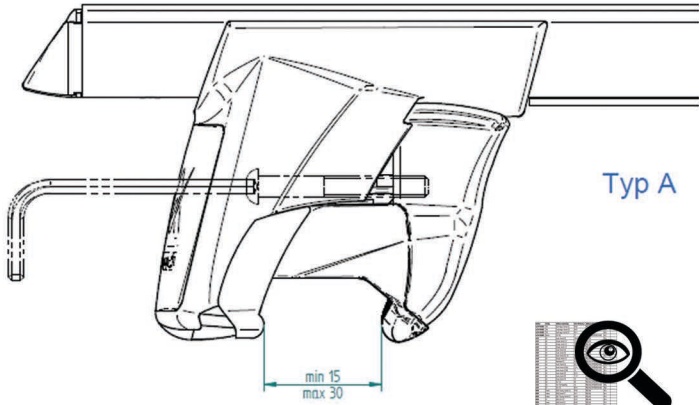

RUNNER A/B

CHECK APPLICATION

RUNNER C/D

CHECK APPLICATION