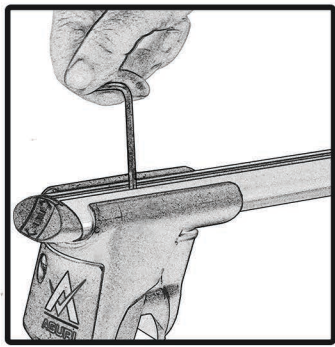

RUNNER A/B

CHECK APPLICATION

RUNNER C/D

CHECK APPLICATION