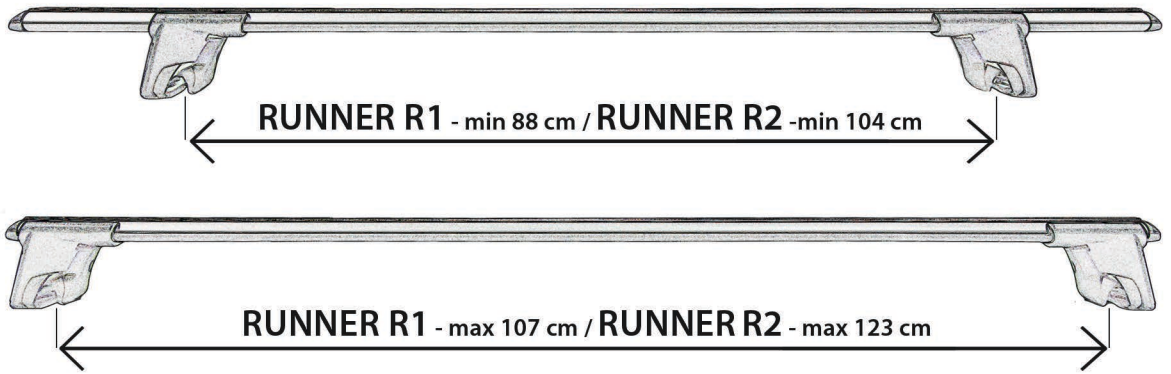

RUNNER A/B

CHECK APPLICATION

RUNNER C/D

CHECK APPLICATION