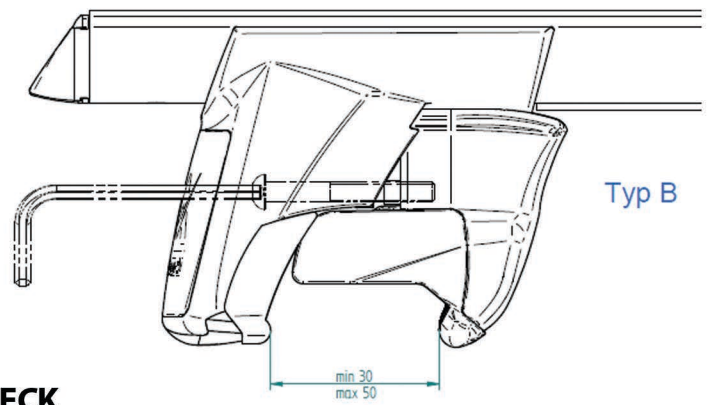

RUNNER A/B

CHECK APPLICATION

RUNNER C/D

CHECK APPLICATION