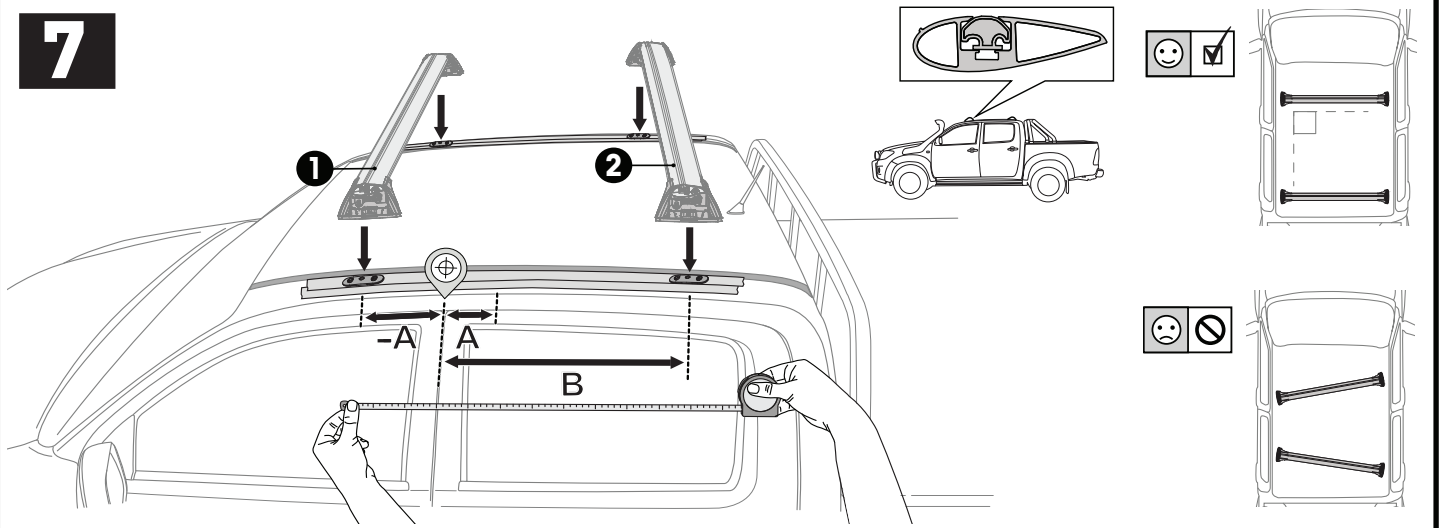

7

		A	B
Chevrolet Colorado Crew Cab, 4dr Ute 12-16	EU	-A = 200 mm (27 1/2")	B = 500 mm (19 5/8")
Chevrolet Colorado Crew Cab, 4dr Ute 16+	EU	-A = 200 mm (27 1/2")	B = 500 mm (19 5/8")
Chevrolet Colorado Extended Cab, 4dr Ute 12+	EU	-A = 280 mm (11")	B = 400 mm (15 3/4")
Chevrolet Colorado Single Cab, 2dr Ute 13+	EU	-A = 200 mm (27 1/2")	-
Dodge Ram 1500, Crew Cab 4dr Ute 09-12	AU, EU, NZ, ZA	-A = 150 mm (5 7/8")	B = 600 mm (23 5/8")
Dodge Ram 1500, Quad Cab 4dr Ute 09-12	AU, EU, NZ, ZA	-A = 150 mm (5 7/8")	B = 500 mm (19 5/8")
Holden Colorado Single Cab, 2dr Ute 12-20	AU, NZ	-A = 200 mm (27 1/2")	-
Holden Colorado Space Cab, 4dr Ute 12-20	AU, NZ	-A = 280 mm (11")	B = 400 mm (15 3/4")
Isuzu D-Max Crew Cab, 4dr Ute 12- Apr 17	AU, CN, NZ	-A = 200 mm (27 1/2")	B = 500 mm (19 5/8")
Isuzu D-Max SX Crew Cab, 4dr Ute 12- Apr 17	AU, NZ	-A = 200 mm (27 1/2")	B = 500 mm (19 5/8")
Isuzu D-Max SX Crew Cab, 4dr Ute May 17-Aug 20	AU, NZ	-A = 200 mm (27 1/2")	B = 500 mm (19 5/8")
Isuzu D-Max Double Cab, 4dr Ute 12-17	EU	-A = 200 mm (27 1/2")	B = 500 mm (19 5/8")
Isuzu D-Max Double Cab, 4dr Ute 17-20	EU	-A = 200 mm (27 1/2")	B = 500 mm (19 5/8")
Isuzu D-Max Extended Cab, 4dr Ute 12-17	EU	-A = 280 mm (11")	B = 400 mm (15 3/4")
Isuzu D-Max Extended Cab, 4dr Ute 17-20	EU	-A = 300 mm (11 3/4")	B = 345 mm (13 5/8")
Isuzu D-Max Single Cab, 2dr Ute 12-16	EU	-A = 200 mm (27 1/2")	-
Isuzu D-Max Single Cab, 2dr Ute 17-19	EU	-A = 200 mm (27 1/2")	-
Isuzu D-Max Single Cab, 2dr Ute 18-19	ZA	-A = 200 mm (27 1/2")	-
Isuzu D-Max Single Cab, 2dr Ute 20+	EU, ZA	-A = 200 mm (27 1/2")	-
Isuzu D-Max Single Cab, 2dr Ute Sep 20+	AU, NZ	-A = 200 mm (27 1/2")	-
Isuzu D-Max SX/EX Single Cab, 2dr Ute 12-May 17	AU, NZ	-A = 200 mm (27 1/2")	-
Isuzu D-Max SX/EX Single Cab, 2dr Ute Jun 17-Aug 20	AU, NZ	-A = 200 mm (27 1/2")	-
Isuzu D-Max LS-U/LS-M Space Cab, 4dr Ute 12-May 17	AU, NZ	-A = 280 mm (11")	B = 400 mm (15 3/4")
Isuzu D-Max LS-U/LS-M Space Cab, 4dr Ute June 17-Aug 20	AU, NZ	-A = 300 mm (11 3/4")	B = 345 mm (13 5/8")
Isuzu D-Max Space Cab, 4dr Ute 20+	EU, ZA	-A = 300 mm (11 3/4")	B = 345 mm (13 5/8")
Isuzu D-Max Space Cab, 4dr Ute Sep 20+	AU, NZ	-A = 300 mm (11 3/4")	B = 345 mm (13 5/8")
Isuzu D-Max SX Space Cab, 4dr Ute 12-May 17	AU, NZ	-A = 280 mm (11")	B = 400 mm (15 3/4")
Isuzu D-Max SX Space Cab, 4dr Ute June 17-20	AU, NZ	-A = 300 mm (11 3/4")	B = 345 mm (13 5/8")
Isuzu KB Double Cab, 4dr Ute 12- Apr 17	ZA	-A = 200 mm (27 1/2")	B = 500 mm (19 5/8")
Isuzu KB Double Cab, 4dr Ute May 17-20	ZA	-A = 200 mm (27 1/2")	B = 500 mm (19 5/8")
Isuzu KB Extended Cab, 4dr Ute 12-17	ZA	-A = 280 mm (11")	B = 400 mm (15 3/4")
Isuzu KB Extended Cab, 4dr Ute 17-20	ZA	-A = 300 mm (11 3/4")	B = 345 mm (13 5/8")
Isuzu KB Single Cab, 2dr Ute 12-16	ZA	-A = 200 mm (27 1/2")	-
Isuzu KB Single Cab, 2dr Ute 17-18	ZA	-A = 200 mm (27 1/2")	-
LDV Deliver 9, 4dr Van Oct 20+	AU, NZ	A = 840 mm (33 1/8")	B = 1835 mm (72 1/4")