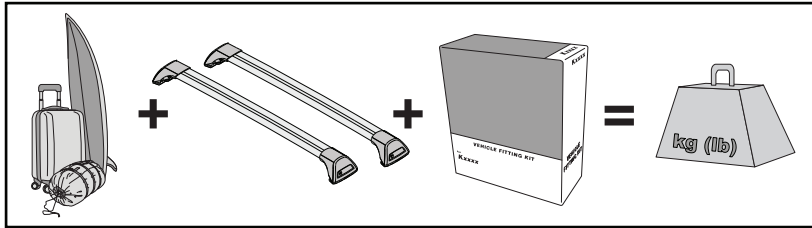

		<b>F</b> 	<b>T</b> 	<b>P</b> 	<b>HD</b> 
Chevrolet Colorado Crew Cab, 4dr Ute 12-16	EU	75 kg (165 lb)			100 kg (220 lb)
Chevrolet Colorado Crew Cab, 4dr Ute 16+	EU	75 kg (165 lb)			100 kg (220 lb)
Chevrolet Colorado Extended Cab, 4dr Ute 12+	EU	75 kg (165 lb)			100 kg (220 lb)
Chevrolet Colorado Single Cab, 2dr Ute 13+	EU	35 kg (77 lb)			50 kg (110 lb)
Dodge Ram 1500, Crew Cab 4dr Ute 09-12	AU, EU, NZ, ZA	75 kg (165 lb)			100 kg (220 lb)
Dodge Ram 1500, Quad Cab 4dr Ute 09-12	AU, EU, NZ, ZA	75 kg (165 lb)			100 kg (220 lb)
Holden Colorado Single Cab, 2dr Ute 12-20	AU, NZ	35 kg (77 lb)			50 kg (110 lb)
Holden Colorado Space Cab, 4dr Ute 12-20	AU, NZ	75 kg (165 lb)			100 kg (220 lb)
Isuzu D-Max Crew Cab, 4dr Ute 12- Apr 17	CN	75 kg (165 lb)			100 kg (220 lb)
Isuzu D-Max SX Crew Cab, 4dr Ute 12- Apr 17	AU, NZ	75 kg (165 lb)			100 kg (220 lb)
Isuzu D-Max SX Crew Cab, 4dr Ute May 17-Aug 20	AU, NZ	75 kg (165 lb)			100 kg (220 lb)
Isuzu D-Max Double Cab, 4dr Ute 12-17	EU	75 kg (165 lb)			100 kg (220 lb)
Isuzu D-Max Double Cab, 4dr Ute 17-20	EU	75 kg (165 lb)			100 kg (220 lb)
Isuzu D-Max Extended Cab, 4dr Ute 12-17	EU	75 kg (165 lb)			100 kg (220 lb)
Isuzu D-Max Extended Cab, 4dr Ute 17-20	EU	75 kg (165 lb)			100 kg (220 lb)
Isuzu D-Max Single Cab, 2dr Ute 12-16	EU	35 kg (77 lb)			50 kg (110 lb)
Isuzu D-Max Single Cab, 2dr Ute 17-19	EU	35 kg (77 lb)			50 kg (110 lb)
Isuzu D-Max Single Cab, 2dr Ute 18-19	ZA	35 kg (77 lb)			50 kg (110 lb)
Isuzu D-Max Single Cab, 2dr Ute 20+	EU, ZA	35 kg (77 lb)			50 kg (110 lb)
Isuzu D-Max Single Cab, 2dr Ute Sep 20+	AU, NZ	35 kg (77 lb)			50 kg (110 lb)
Isuzu D-Max SX/EX Single Cab, 2dr Ute 12-May 17	AU, NZ	35 kg (77 lb)			50 kg (110 lb)
Isuzu D-Max SX/EX Single Cab, 2dr Ute Jun 17-Aug 20	AU, NZ	35 kg (77 lb)			50 kg (110 lb)
Isuzu D-Max LS-U/LS-M Space Cab, 4dr Ute 12-May 17	AU, NZ	75 kg (165 lb)			100 kg (220 lb)
Isuzu D-Max LS-U/LS-M Space Cab, 4dr Ute June 17-Aug 20	AU, NZ	75 kg (165 lb)			100 kg (220 lb)
Isuzu D-Max Space Cab, 4dr Ute 20+	EU, ZA	75 kg (165 lb)			100 kg (220 lb)
Isuzu D-Max Space Cab, 4dr Ute Sep 20+	AU, NZ	75 kg (165 lb)			100 kg (220 lb)
Isuzu D-Max SX Space Cab, 4dr Ute 12-May 17	AU, NZ	75 kg (165 lb)			100 kg (220 lb)
Isuzu D-Max SX Space Cab, 4dr Ute June 17-Aug 20	AU, NZ	75 kg (165 lb)			100 kg (220 lb)
Isuzu KB Double Cab, 4dr Ute 12- Apr 17	ZA	75 kg (165 lb)			100 kg (220 lb)
Isuzu KB Double Cab, 4dr Ute May 17-20	ZA	75 kg (165 lb)			100 kg (220 lb)
Isuzu KB Extended Cab, 4dr Ute 12-17	ZA	75 kg (165 lb)			100 kg (220 lb)
Isuzu KB Extended Cab, 4dr Ute 17-20	ZA	75 kg (165 lb)			100 kg (220 lb)
Isuzu KB Single Cab, 2dr Ute 12-16	ZA	35 kg (77 lb)			50 kg (110 lb)
Isuzu KB Single Cab 2dr Ute 17-18	ZA	35 kg (77 lb)			50 kg (110 lb)
LDV Deliver 9, 4dr Van Oct 20+	AU, NZ	-			100 kg (220 lb)
LDV T60 Cab Chassis, 2dr Ute Jan 18+	AU	35 kg (77 lb)			35 kg (77 lb)
LDV T60 Cab Chassis, 2dr Ute 18+	NZ	35 kg (77 lb)			35 kg (77 lb)