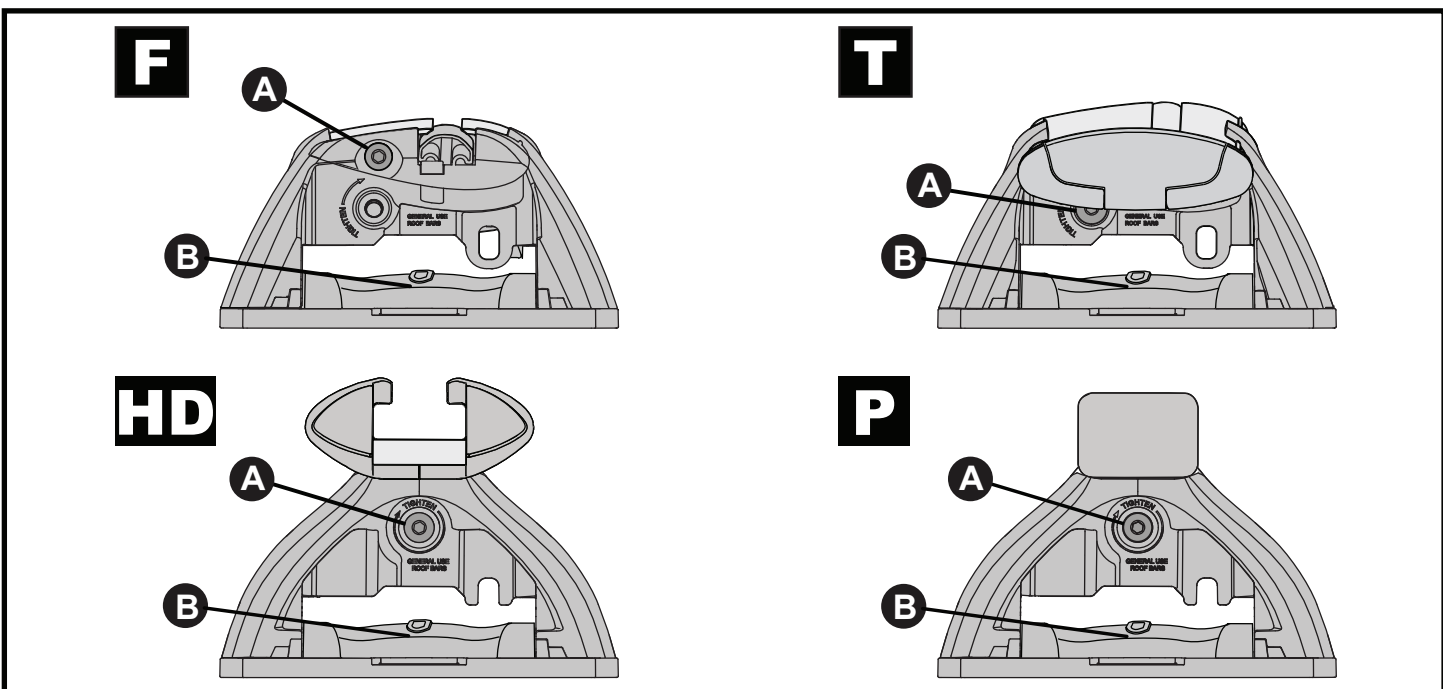

**ATTENTION • ACHTUNG • ATENCIÓN • ATTENTION • OPPMERKSOMHET • ATENÇÃO • ВНИМАНИЕ • ATTENZIONE
UWAGA • UPOZORNĚNÍ • UPOZORNENIE • LET OP • UPPMÄRKSAMHET • OPMÆRKSOMHED • УВАГА • HUOMIO**