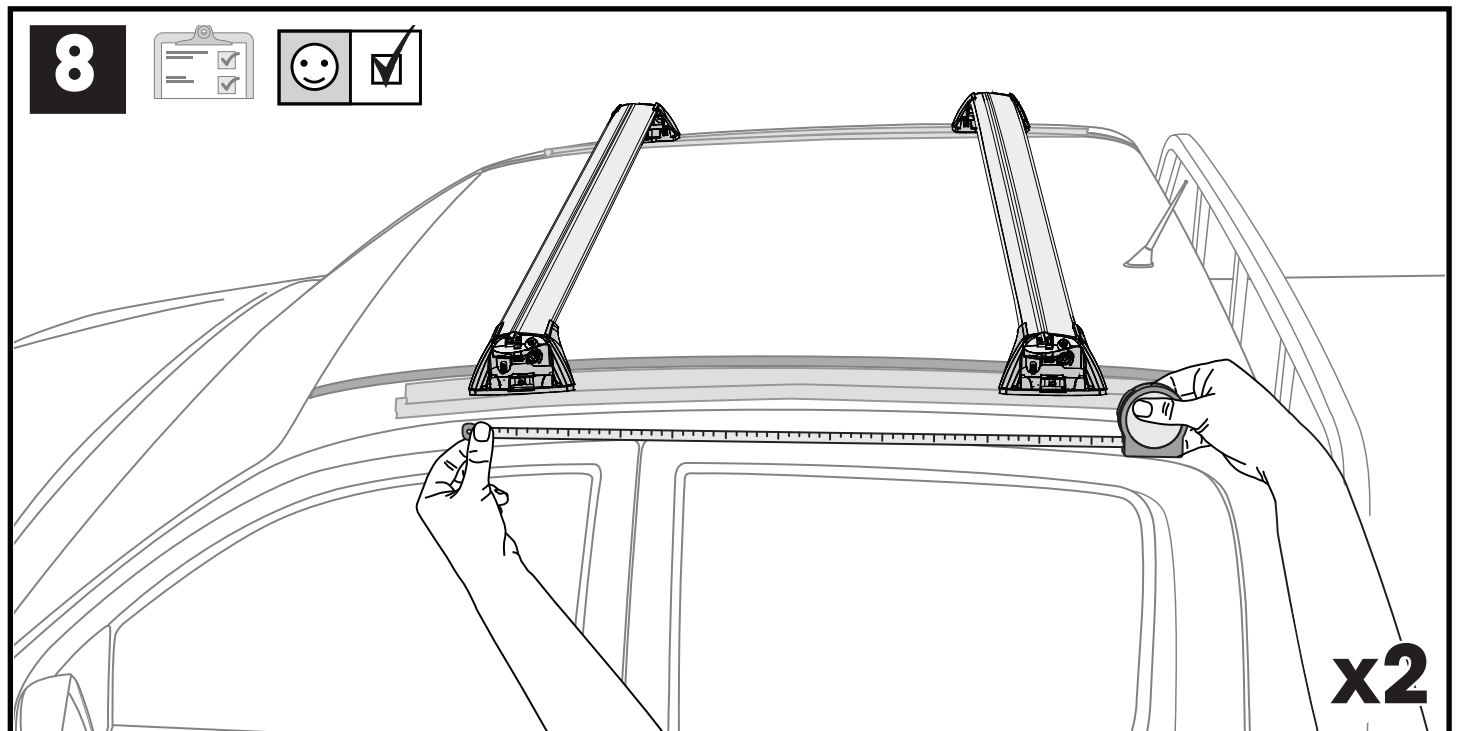

-A	B
LDV T60 Cab Chassis, 2dr Ute Jan 18+	AU	-A = 260 mm (10 1/4")	-
LDV T60 Cab Chassis, 2dr Ute 18+	NZ	-A = 260 mm (10 1/4")	-
Mahindra Genio, 4dr Ute 14+	NZ, ZA	-A = 40 mm (1 5/8")	B = 660 mm (26")
Mahindra Genio, 4dr Ute 16+	AU	-A = 40 mm (1 5/8")	B = 660 mm (26")
Mazda BT-50 Freestyle Cab, 4dr Ute 20+	ZA	-A = 330 mm (13")	B = 330 mm (13")
Mazda BT-50 Freestyle Cab, 4dr Ute Oct 20+	AU, NZ	-A = 330 mm (13")	B = 330 mm (13")
Mazda BT-50 Single Cab, 2dr Ute 20+	ZA	-A = 230 mm (9")	-
Mazda BT-50 Single Cab, 2dr Ute Oct 20+	AU, NZ	-A = 230 mm (9")	-
Mitsubishi L200 Single Cab, 2dr Ute 16-18	EU	-A = 135 mm (5 3/8")	-
Mitsubishi L200 Single Cab, 2dr Ute 19+	EU	-A = 135 mm (5 3/8")	-
Mitsubishi Triton Single Cab, 2dr Ute May 15-18	AU	-A = 135 mm (5 3/8")	-
Mitsubishi Triton Single Cab, 2dr Ute 15-18	NZ	-A = 135 mm (5 3/8")	-
Mitsubishi Triton Single Cab, 2dr Ute 19+	AU, NZ, ZA	-A = 135 mm (5 3/8")	-
RAM 1500 Crew Cab, 4dr Ute 13-18	AU	-A = 150 mm (5 7/8")	B = 600 mm (23 5/8")
RAM 1500 Crew Cab, 4dr Ute 13-19	EU, ZA	-A = 150 mm (5 7/8")	B = 600 mm (23 5/8")
RAM 1500 Crew Cab, 4dr Ute 13+	NZ	-A = 150 mm (5 7/8")	B = 600 mm (23 5/8")
RAM 1500 DT, 4dr Ute 19+	AU	-A = 150 mm (5 7/8")	B = 600 mm (23 5/8")
RAM 1500 DT, 4dr Ute 20+	EU, ZA	-A = 150 mm (5 7/8")	B = 600 mm (23 5/8")
RAM 1500 Quad Cab, 4dr Ute 13+	AU, EU, NZ, ZA	-A = 150 mm (5 7/8")	B = 500 mm (19 5/8")