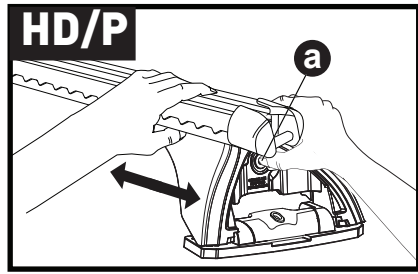

# 3

		1	2
Chevrolet Colorado Crew Cab, 4dr Ute 12-16	EU	X = 960 mm (37 6/8")	X = 960 mm (37 6/8")
Chevrolet Colorado Crew Cab, 4dr Ute 16+	EU	X = 975 mm (38 3/8")	X = 960 mm (37 6/8")
Chevrolet Colorado Extended Cab, 4dr Ute 12+	EU	X = 985 mm (38 3/4")	X = 985 mm (38 3/4")
Chevrolet Colorado Single Cab, 2dr Ute 13+	EU	X = 960 mm (37 6/8")	-
Dodge Ram 1500, Crew Cab 4dr Ute 09-12	AU, EU, NZ, ZA	X = 1085 mm (42 3/4")	X = 1085 mm (42 3/4")
Dodge Ram 1500, Quad Cab 4dr Ute 09-12	AU, EU, NZ, ZA	X = 1085 mm (42 3/4")	X = 1085 mm (42 3/4")
Holden Colorado Single Cab, 2dr Ute 12-20	AU, NZ	X = 960 mm (37 6/8")	-
Holden Colorado Space Cab, 4dr Ute 12-20	AU, NZ	X = 985 mm (38 3/4")	X = 985 mm (38 3/4")
Isuzu D-Max Crew Cab, 4dr Ute 12- Apr 17	CN	X = 960 mm (37 6/8")	X = 960 mm (37 6/8")
Isuzu D-Max SX Crew Cab, 4dr Ute 12- Apr 17	AU, NZ	X = 960 mm (37 6/8")	X = 960 mm (37 6/8")
Isuzu D-Max SX Crew Cab, 4dr Ute May 17-Aug 20	AU, NZ	X = 960 mm (37 6/8")	X = 960 mm (37 6/8")
Isuzu D-Max Double Cab, 4dr Ute 12-17	EU	X = 960 mm (37 6/8")	X = 960 mm (37 6/8")