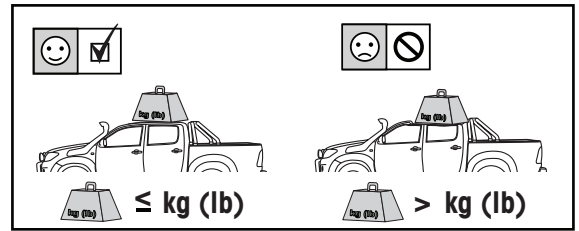

**MAXIMUM kg (lb) • MAXIMUM kg • MÁXIMO kg • MAXIMUM kg • MAKSIMALT kg • MÁXIMO kg
МАКСИМУМ кг • MASSIMO kg • MAKSIMALNEJ kg • MAXIMÁLNÍ kg • MAXIMÁLNE kg
MAXIMUM kg • MAXIMAL kg • MAKSIMAL kg • МАКСИМАЛЬНА kg • ENIMMÄISMÄÄRÄ kg**