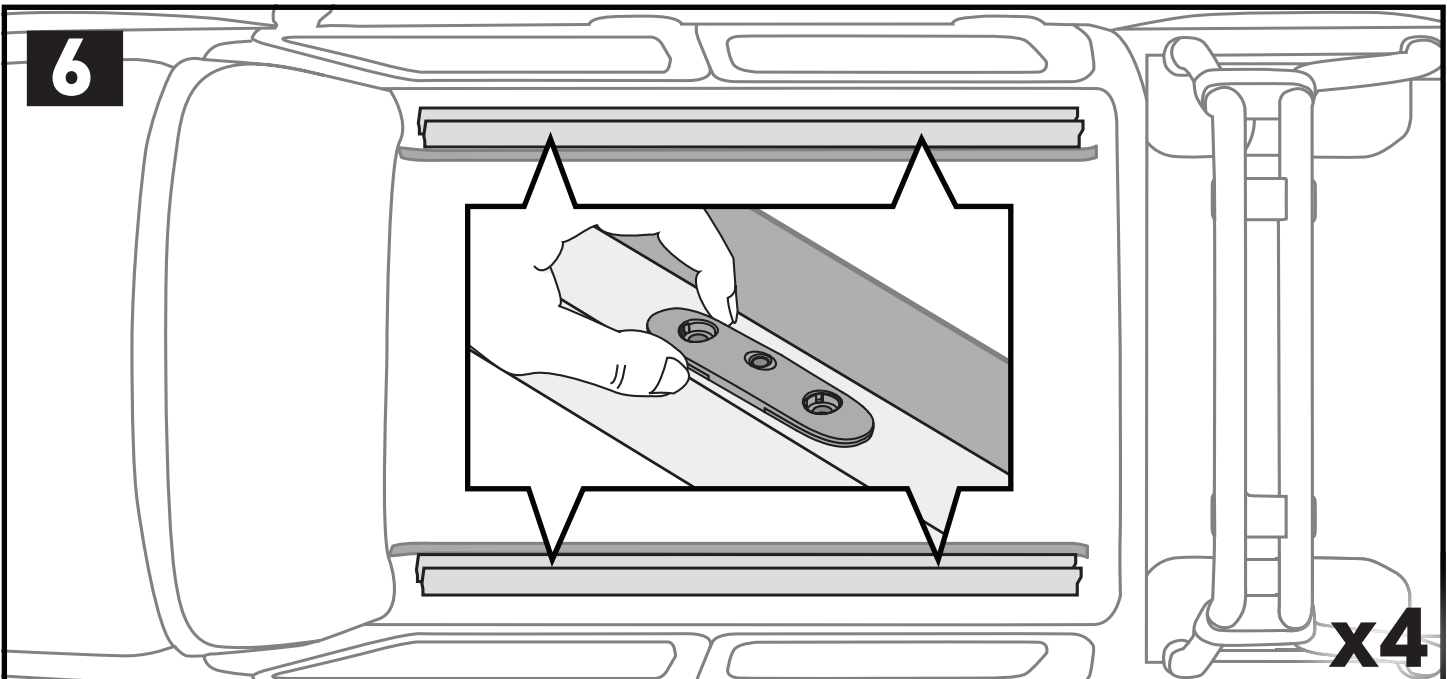

		1	2
Isuzu D-Max Double Cab, 4dr Ute 17-20	EU	X = 960 mm (37 6/8")	X = 960 mm (37 6/8")
Isuzu D-Max Extended Cab, 4dr Ute 12-17	EU	X = 960 mm (37 6/8")	X = 960 mm (37 6/8")
Isuzu D-Max Extended Cab, 4dr Ute 17-20	EU	X = 970 mm (38 1/4")	X = 960 mm (37 6/8")
Isuzu D-Max Single Cab, 2dr Ute 12-16	EU	X = 975 mm (38 3/8")	-
Isuzu D-Max Single Cab, 2dr Ute 17-19	EU	X = 975 mm (38 3/8")	-
Isuzu D-Max Single Cab, 2dr Ute 18-19	ZA	X = 975 mm (38 3/8")	-
Isuzu D-Max Single Cab, 2dr Ute 20+	EU, ZA	X = 975 mm (38 3/8")	-
Isuzu D-Max Single Cab, 2dr Ute Sep 20+	AU, NZ	X = 975 mm (38 3/8")	-
Isuzu D-Max SX/EX Single Cab, 2dr Ute 12-May 17	AU, NZ	X = 975 mm (38 3/8")	-
Isuzu D-Max SX/EX Single Cab, 2dr Ute Jun 17-Aug 20	AU, NZ	X = 975 mm (38 3/8")	-
Isuzu D-Max LS-U/LS-M Space Cab, 4dr Ute 12-May 17	AU, NZ	X = 960 mm (37 6/8")	X = 960 mm (37 6/8")
Isuzu D-Max LS-U/LS-M Space Cab, 4dr Ute June 17-Aug 20	AU, NZ	X = 970 mm (38 1/4")	X = 960 mm (37 6/8")
Isuzu D-Max Space Cab, 4dr Ute 20+	EU, ZA	X = 980 mm (38 5/8")	X = 975 mm (38 3/8")
Isuzu D-Max Space Cab, 4dr Ute Sep 20+	AU, NZ	X = 980 mm (38 5/8")	X = 975 mm (38 3/8")
Isuzu D-Max SX Space Cab, 4dr Ute 12-May 17	AU, NZ	X = 960 mm (37 6/8")	X = 960 mm (37 6/8")
Isuzu D-Max SX Space Cab, 4dr Ute June 17-Aug 20	AU, NZ	X = 970 mm (38 1/4")	X = 960 mm (37 6/8")
Isuzu KB Double Cab, 4dr Ute 12- Apr 17	ZA	X = 960 mm (37 6/8")	X = 960 mm (37 6/8")
Isuzu KB Double Cab, 4dr Ute May 17-20	ZA	X = 960 mm (37 6/8")	X = 960 mm (37 6/8")
Isuzu KB Extended Cab, 4dr Ute 12-17	ZA	X = 960 mm (37 6/8")	X = 960 mm (37 6/8")
Isuzu KB Extended Cab, 4dr Ute 17-20	ZA	X = 970 mm (38 1/4")	X = 960 mm (37 6/8")
Isuzu KB Single Cab, 2dr Ute 12-16	ZA	X = 975 mm (38 3/8")	-
Isuzu KB Single Cab, 2dr Ute 17-18	ZA	X = 975 mm (38 3/8")	-
LDV Deliver 9, 4dr Van Oct 20+	AU, NZ	X = 1425 mm (56 1/8")	X = 1430 mm (56 1/4")
LDV T60 Cab Chassis, 2dr Ute 18+	AU	X = 980 mm (38 5/8")	-
LDV T60 Cab Chassis, 2dr Ute 18+	NZ	X = 980 mm (38 5/8")	-
Mahindra Genio, 4dr Ute 14+	NZ, ZA	X = 1083 mm (42 5/8")	X = 1045 mm (41 1/8")
Mahindra Genio, 4dr Ute 16+	AU	X = 1083 mm (42 5/8")	X = 1045 mm (41 1/8")
Mazda BT-50 Freestyle Cab, 4dr Ute 20+	ZA	X = 970 mm (38 1/4")	X = 970 mm (38 1/4")
Mazda BT-50 Freestyle Cab, 4dr Ute Oct 20+	AU, NZ	X = 970 mm (38 1/4")	X = 970 mm (38 1/4")
Mazda BT-50 Single Cab, 2dr Ute 20+	ZA	X = 965 mm (38")	-
Mazda BT-50 Single Cab, 2dr Ute Oct 20+	AU, NZ	X = 965 mm (38")	-
Mitsubishi L200 Single Cab, 2dr Ute 16-18	EU	X = 950 mm (37 3/8")	-
Mitsubishi L200 Single Cab, 2dr Ute 19+	EU	X = 920 mm (36 1/4")	-
Mitsubishi Triton Single Cab, 2dr Ute May 15-18	AU	X = 950 mm (37 3/8")	-
Mitsubishi Triton Single Cab, 2dr Ute 15-18	NZ	X = 950 mm (37 3/8")	-
Mitsubishi Triton Single Cab, 2dr Ute 19+	AU, NZ, ZA	X = 920 mm (36 1/4")	-
RAM 1500 Crew Cab, 4dr Ute 13-18	AU	X = 1085 mm (42 3/4")	X = 1085 mm (42 3/4")
RAM 1500 Crew Cab, 4dr Ute 13-19	EU, ZA	X = 1085 mm (42 3/4")	X = 1085 mm (42 3/4")
RAM 1500 Crew Cab, 4dr Ute 13+	NZ	X = 1085 mm (42 3/4")	X = 1085 mm (42 3/4")
RAM 1500 DT, 4dr Ute 19+	AU	X = 1040 mm (41")	X = 1045 mm (41 1/8")
RAM 1500 DT, 4dr Ute 20+	EU, ZA	X = 1040 mm (41")	X = 1045 mm (41 1/8")
RAM 1500 Quad Cab, 4dr Ute 13+	AU, EU, NZ, ZA	X = 1085 mm (42 3/4")	X = 1085 mm (42 3/4")