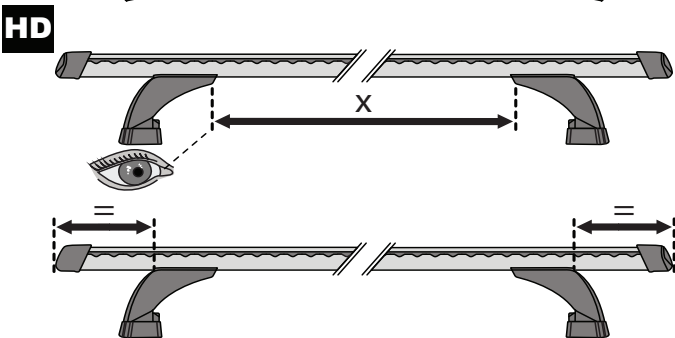

# 3

		1	2
Chevrolet Colorado Crew Cab, 4dr Ute 12-16	EU	X = 960 mm (37 6/8")	X = 960 mm (37 6/8")
Chevrolet Colorado Crew Cab, 4dr Ute 16+	EU	X = 975 mm (38 3/8")	X = 960 mm (37 6/8")
Chevrolet Colorado Extended Cab, 4dr Ute 12+	EU	X = 985 mm (38 3/4")	X = 985 mm (38 3/4")
Chevrolet Colorado Single Cab, 2dr Ute 13+	EU	X = 960 mm (37 6/8")	-
Dodge Ram 1500, Crew Cab 4dr Ute 09-12	AU, EU, NZ, ZA	X = 1085 mm (42 3/4")	X = 1085 mm (42 3/4")
Dodge Ram 1500, Quad Cab 4dr Ute 09-12	AU, EU, NZ, ZA	X = 1085 mm (42 3/4")	X = 1085 mm (42 3/4")
Holden Colorado Single Cab, 2dr Ute 12-20	AU, NZ	X = 960 mm (37 6/8")	-
Holden Colorado Space Cab, 4dr Ute 12-20	AU, NZ	X = 985 mm (38 3/4")	X = 985 mm (38 3/4")
Isuzu D-Max Crew Cab, 4dr Ute 12- Apr 17	CN	X = 960 mm (37 6/8")	X = 960 mm (37 6/8")
Isuzu D-Max SX Crew Cab, 4dr Ute 12- Apr 17	AU, NZ	X = 960 mm (37 6/8")	X = 960 mm (37 6/8")
Isuzu D-Max SX Crew Cab, 4dr Ute May 17-Aug 20	AU, NZ	X = 960 mm (37 6/8")	X = 960 mm (37 6/8")
Isuzu D-Max Double Cab, 4dr Ute 12-17	EU	X = 960 mm (37 6/8")	X = 960 mm (37 6/8")