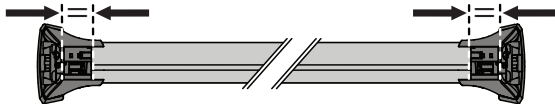

# 3

		1	2
Chevrolet Colorado Crew Cab, 4dr Ute 12-16	EU	X = 960 mm (37 6/8")	X = 960 mm (37 6/8")
Chevrolet Colorado Crew Cab, 4dr Ute 16+	EU	X = 975 mm (38 3/8")	X = 960 mm (37 6/8")
Chevrolet Colorado Extended Cab, 4dr Ute 12+	EU	X = 985 mm (38 3/4")	X = 985 mm (38 3/4")
Chevrolet Colorado Single Cab, 2dr Ute 13+	EU	X = 960 mm (37 6/8")	-
Dodge Ram 1500, Crew Cab 4dr Ute 09-12	AU, EU, NZ, ZA	X = 1085 mm (42 3/4")	X = 1085 mm (42 3/4")
Dodge Ram 1500, Quad Cab 4dr Ute 09-12	AU, EU, NZ, ZA	X = 1085 mm (42 3/4")	X = 1085 mm (42 3/4")
Holden Colorado Single Cab, 2dr Ute 12-20	AU, NZ	X = 960 mm (37 6/8")	-
Holden Colorado Space Cab, 4dr Ute 12-20	AU, NZ	X = 985 mm (38 3/4")	X = 985 mm (38 3/4")
Isuzu D-Max Crew Cab, 4dr Ute 12- Apr 17	CN	X = 960 mm (37 6/8")	X = 960 mm (37 6/8")
Isuzu D-Max SX Crew Cab, 4dr Ute 12- Apr 17	AU, NZ	X = 960 mm (37 6/8")	X = 960 mm (37 6/8")
Isuzu D-Max SX Crew Cab, 4dr Ute May 17-Aug 20	AU, NZ	X = 960 mm (37 6/8")	X = 960 mm (37 6/8")
Isuzu D-Max Double Cab, 4dr Ute 12-17	EU	X = 960 mm (37 6/8")	X = 960 mm (37 6/8")