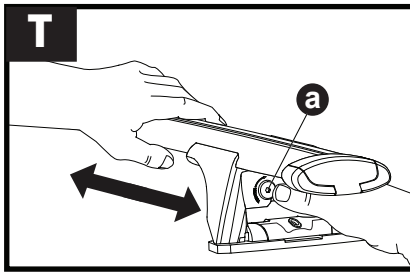

3

		1	2
Chevrolet Colorado Crew Cab, 4dr Ute 12-16	EU	X = 960 mm (37 6/8")	X = 960 mm (37 6/8")
Chevrolet Colorado Crew Cab, 4dr Ute 16+	EU	X = 975 mm (38 3/8")	X = 960 mm (37 6/8")
Chevrolet Colorado Extended Cab, 4dr Ute 12+	EU	X = 985 mm (38 3/4")	X = 985 mm (38 3/4")
Chevrolet Colorado Single Cab, 2dr Ute 13+	EU	X = 960 mm (37 6/8")	-
Dodge Ram 1500, Crew Cab 4dr Ute 09-12	AU, EU, NZ, ZA	X = 1085 mm (42 3/4")	X = 1085 mm (42 3/4")
Dodge Ram 1500, Quad Cab 4dr Ute 09-12	AU, EU, NZ, ZA	X = 1085 mm (42 3/4")	X = 1085 mm (42 3/4")
Holden Colorado Single Cab, 2dr Ute 12-20	AU, NZ	X = 960 mm (37 6/8")	-
Holden Colorado Space Cab, 4dr Ute 12-20	AU, NZ	X = 985 mm (38 3/4")	X = 985 mm (38 3/4")
Isuzu D-Max Crew Cab, 4dr Ute 12- Apr 17	CN	X = 960 mm (37 6/8")	X = 960 mm (37 6/8")
Isuzu D-Max SX Crew Cab, 4dr Ute 12- Apr 17	AU, NZ	X = 960 mm (37 6/8")	X = 960 mm (37 6/8")
Isuzu D-Max SX Crew Cab, 4dr Ute May 17-Aug 20	AU, NZ	X = 960 mm (37 6/8")	X = 960 mm (37 6/8")
Isuzu D-Max Double Cab, 4dr Ute 12-17	EU	X = 960 mm (37 6/8")	X = 960 mm (37 6/8")