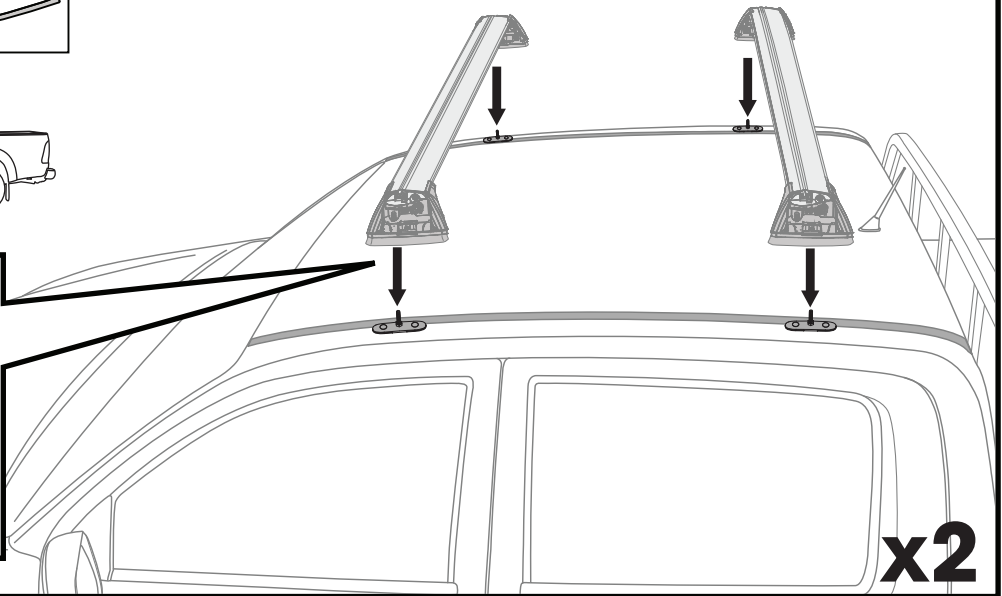

30

31

x4

32

**2 Nm
(18 lb-in)**

x4