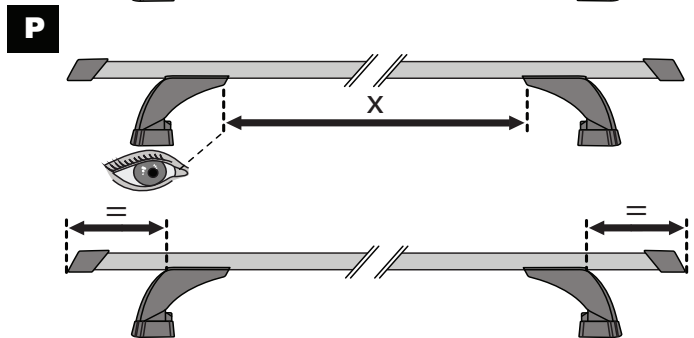

# 3

		1	2
Chevrolet Colorado Crew Cab, 4dr Ute 12-16	EU	X = 960 mm (37 6/8")	X = 960 mm (37 6/8")
Chevrolet Colorado Crew Cab, 4dr Ute 16+	EU	X = 975 mm (38 3/8")	X = 960 mm (37 6/8")
Chevrolet Colorado Extended Cab, 4dr Ute 12+	EU	X = 985 mm (38 3/4")	X = 985 mm (38 3/4")
Chevrolet Colorado Single Cab, 2dr Ute 13+	EU	X = 960 mm (37 6/8")	-
Dodge Ram 1500, Crew Cab 4dr Ute 09-12	AU, EU, NZ, ZA	X = 1085 mm (42 3/4")	X = 1085 mm (42 3/4")
Dodge Ram 1500, Quad Cab 4dr Ute 09-12	AU, EU, NZ, ZA	X = 1085 mm (42 3/4")	X = 1085 mm (42 3/4")
Holden Colorado Single Cab, 2dr Ute 12-20	AU, NZ	X = 960 mm (37 6/8")	-
Holden Colorado Space Cab, 4dr Ute 12-20	AU, NZ	X = 985 mm (38 3/4")	X = 985 mm (38 3/4")
Isuzu D-Max Crew Cab, 4dr Ute 12- Apr 17	CN	X = 960 mm (37 6/8")	X = 960 mm (37 6/8")
Isuzu D-Max SX Crew Cab, 4dr Ute 12- Apr 17	AU, NZ	X = 960 mm (37 6/8")	X = 960 mm (37 6/8")
Isuzu D-Max SX Crew Cab, 4dr Ute May 17-Aug 20	AU, NZ	X = 960 mm (37 6/8")	X = 960 mm (37 6/8")
Isuzu D-Max Double Cab, 4dr Ute 12-17	EU	X = 960 mm (37 6/8")	X = 960 mm (37 6/8")