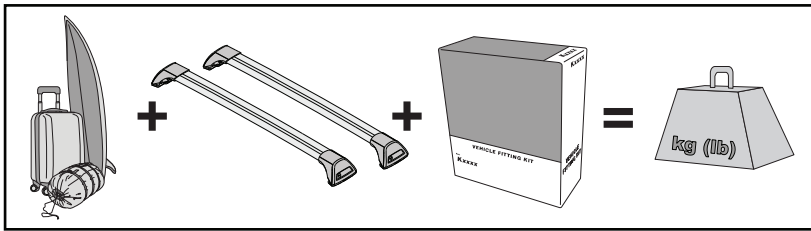

**MAXIMUM kg (lb) • MAXIMUM kg • MÁXIMO kg • MAXIMUM kg • MAKSIMALT kg • MÁXIMO kg
МАКСИМУМ кг • MASSIMO kg • MAKSIMALNEJ kg • MAXIMÁLNÍ kg • MAXIMÁLNE kg
MAXIMUM kg • MAXIMAL kg • MAKSIMAL kg • МАКСИМАЛЬНА kg • ENIMMÄISMÄÄRÄ kg**