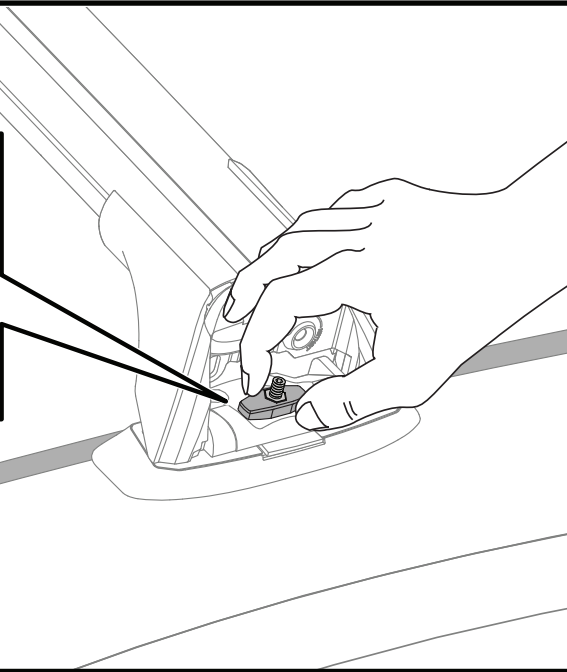

31

x4

32

**2 Nm
(18 lb-in)**