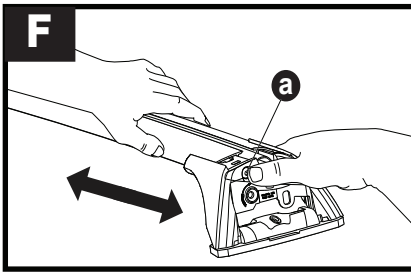

# 3

		1	2
Chevrolet Colorado Crew Cab, 4dr Ute 12-16	EU	X = 960 mm (37 6/8")	X = 960 mm (37 6/8")
Chevrolet Colorado Crew Cab, 4dr Ute 16+	EU	X = 975 mm (38 3/8")	X = 960 mm (37 6/8")
Chevrolet Colorado Extended Cab, 4dr Ute 12+	EU	X = 985 mm (38 3/4")	X = 985 mm (38 3/4")
Chevrolet Colorado Single Cab, 2dr Ute 13+	EU	X = 960 mm (37 6/8")	-
Dodge Ram 1500, Crew Cab 4dr Ute 09-12	AU, EU, NZ, ZA	X = 1085 mm (42 3/4")	X = 1085 mm (42 3/4")
Dodge Ram 1500, Quad Cab 4dr Ute 09-12	AU, EU, NZ, ZA	X = 1085 mm (42 3/4")	X = 1085 mm (42 3/4")
Holden Colorado Single Cab, 2dr Ute 12-20	AU, NZ	X = 960 mm (37 6/8")	-
Holden Colorado Space Cab, 4dr Ute 12-20	AU, NZ	X = 985 mm (38 3/4")	X = 985 mm (38 3/4")
Isuzu D-Max Crew Cab, 4dr Ute 12- Apr 17	CN	X = 960 mm (37 6/8")	X = 960 mm (37 6/8")
Isuzu D-Max SX Crew Cab, 4dr Ute 12- Apr 17	AU, NZ	X = 960 mm (37 6/8")	X = 960 mm (37 6/8")
Isuzu D-Max SX Crew Cab, 4dr Ute May 17-Aug 20	AU, NZ	X = 960 mm (37 6/8")	X = 960 mm (37 6/8")
Isuzu D-Max Double Cab, 4dr Ute 12-17	EU	X = 960 mm (37 6/8")	X = 960 mm (37 6/8")