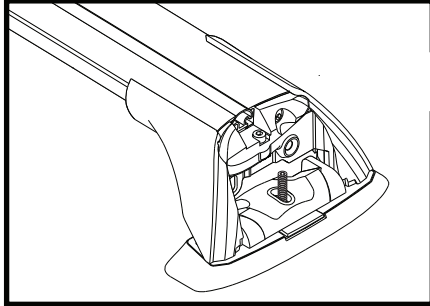

30

31

x4

32

**2 Nm
(18 lb-in)**

x4