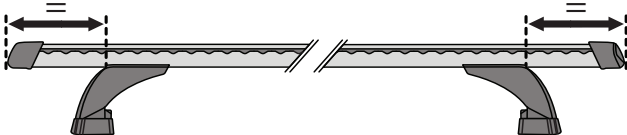

# 3

		1	2
Chevrolet Colorado Crew Cab, 4dr Ute 12-16	EU	X = 960 mm (37 6/8")	X = 960 mm (37 6/8")
Chevrolet Colorado Crew Cab, 4dr Ute 16+	EU	X = 975 mm (38 3/8")	X = 960 mm (37 6/8")
Chevrolet Colorado Extended Cab, 4dr Ute 12+	EU	X = 985 mm (38 3/4")	X = 985 mm (38 3/4")
Chevrolet Colorado Single Cab, 2dr Ute 13+	EU	X = 960 mm (37 6/8")	-
Dodge Ram 1500, Crew Cab 4dr Ute 09-12	AU, EU, NZ, ZA	X = 1085 mm (42 3/4")	X = 1085 mm (42 3/4")
Dodge Ram 1500, Quad Cab 4dr Ute 09-12	AU, EU, NZ, ZA	X = 1085 mm (42 3/4")	X = 1085 mm (42 3/4")
Holden Colorado Single Cab, 2dr Ute 12-20	AU, NZ	X = 960 mm (37 6/8")	-
Holden Colorado Space Cab, 4dr Ute 12-20	AU, NZ	X = 985 mm (38 3/4")	X = 985 mm (38 3/4")
Isuzu D-Max Crew Cab, 4dr Ute 12- Apr 17	CN	X = 960 mm (37 6/8")	X = 960 mm (37 6/8")
Isuzu D-Max SX Crew Cab, 4dr Ute 12- Apr 17	AU, NZ	X = 960 mm (37 6/8")	X = 960 mm (37 6/8")
Isuzu D-Max SX Crew Cab, 4dr Ute May 17-Aug 20	AU, NZ	X = 960 mm (37 6/8")	X = 960 mm (37 6/8")
Isuzu D-Max Double Cab, 4dr Ute 12-17	EU	X = 960 mm (37 6/8")	X = 960 mm (37 6/8")