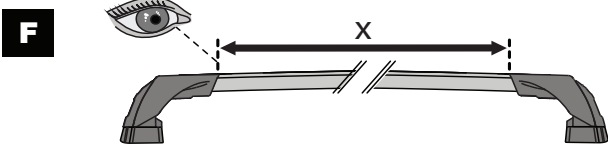

# 3

		1	2
Chevrolet Colorado Crew Cab, 4dr Ute 12-16	EU	X = 960 mm (37 6/8")	X = 960 mm (37 6/8")
Chevrolet Colorado Crew Cab, 4dr Ute 16+	EU	X = 975 mm (38 3/8")	X = 960 mm (37 6/8")
Chevrolet Colorado Extended Cab, 4dr Ute 12+	EU	X = 985 mm (38 3/4")	X = 985 mm (38 3/4")
Chevrolet Colorado Single Cab, 2dr Ute 13+	EU	X = 960 mm (37 6/8")	-
Dodge Ram 1500, Crew Cab 4dr Ute 09-12	AU, EU, NZ, ZA	X = 1085 mm (42 3/4")	X = 1085 mm (42 3/4")
Dodge Ram 1500, Quad Cab 4dr Ute 09-12	AU, EU, NZ, ZA	X = 1085 mm (42 3/4")	X = 1085 mm (42 3/4")
Holden Colorado Single Cab, 2dr Ute 12-20	AU, NZ	X = 960 mm (37 6/8")	-
Holden Colorado Space Cab, 4dr Ute 12-20	AU, NZ	X = 985 mm (38 3/4")	X = 985 mm (38 3/4")
Isuzu D-Max Crew Cab, 4dr Ute 12- Apr 17	CN	X = 960 mm (37 6/8")	X = 960 mm (37 6/8")
Isuzu D-Max SX Crew Cab, 4dr Ute 12- Apr 17	AU, NZ	X = 960 mm (37 6/8")	X = 960 mm (37 6/8")
Isuzu D-Max SX Crew Cab, 4dr Ute May 17-Aug 20	AU, NZ	X = 960 mm (37 6/8")	X = 960 mm (37 6/8")
Isuzu D-Max Double Cab, 4dr Ute 12-17	EU	X = 960 mm (37 6/8")	X = 960 mm (37 6/8")