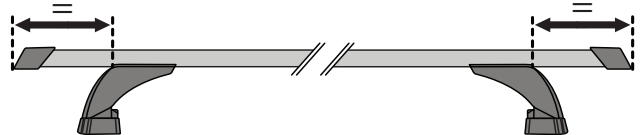

# 3

		1	2
Chevrolet Colorado Crew Cab, 4dr Ute 12-16	EU	X = 960 mm (37 6/8")	X = 960 mm (37 6/8")
Chevrolet Colorado Crew Cab, 4dr Ute 16+	EU	X = 975 mm (38 3/8")	X = 960 mm (37 6/8")
Chevrolet Colorado Extended Cab, 4dr Ute 12+	EU	X = 985 mm (38 3/4")	X = 985 mm (38 3/4")
Chevrolet Colorado Single Cab, 2dr Ute 13+	EU	X = 960 mm (37 6/8")	-
Dodge Ram 1500, Crew Cab 4dr Ute 09-12	AU, EU, NZ, ZA	X = 1085 mm (42 3/4")	X = 1085 mm (42 3/4")
Dodge Ram 1500, Quad Cab 4dr Ute 09-12	AU, EU, NZ, ZA	X = 1085 mm (42 3/4")	X = 1085 mm (42 3/4")
Holden Colorado Single Cab, 2dr Ute 12-20	AU, NZ	X = 960 mm (37 6/8")	-
Holden Colorado Space Cab, 4dr Ute 12-20	AU, NZ	X = 985 mm (38 3/4")	X = 985 mm (38 3/4")
Isuzu D-Max Crew Cab, 4dr Ute 12- Apr 17	CN	X = 960 mm (37 6/8")	X = 960 mm (37 6/8")
Isuzu D-Max SX Crew Cab, 4dr Ute 12- Apr 17	AU, NZ	X = 960 mm (37 6/8")	X = 960 mm (37 6/8")
Isuzu D-Max SX Crew Cab, 4dr Ute May 17-Aug 20	AU, NZ	X = 960 mm (37 6/8")	X = 960 mm (37 6/8")
Isuzu D-Max Double Cab, 4dr Ute 12-17	EU	X = 960 mm (37 6/8")	X = 960 mm (37 6/8")