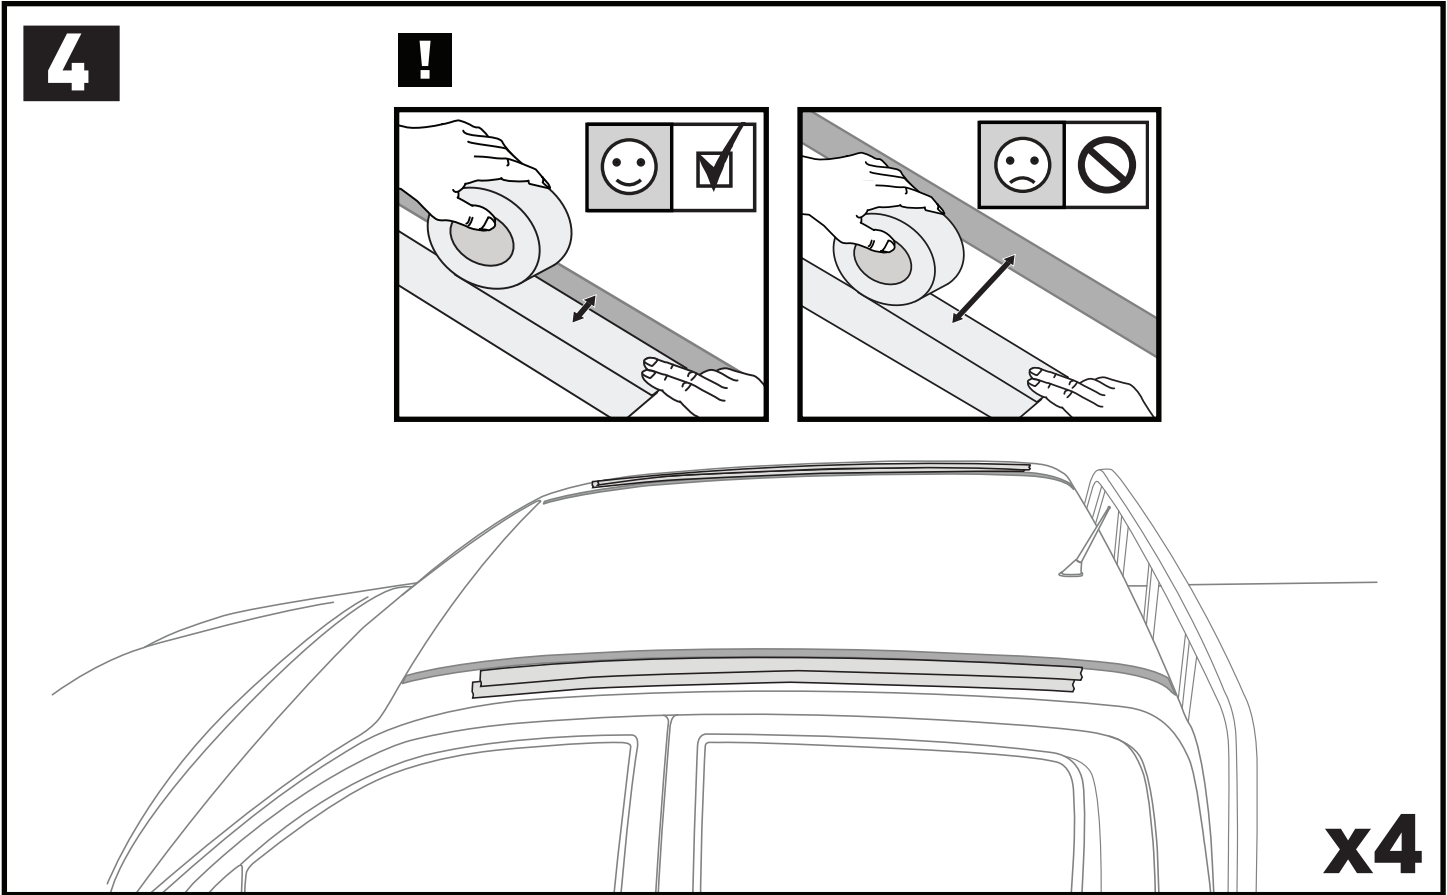

		1	2
Isuzu D-Max Double Cab, 4dr Ute 17-20	EU	X = 960 mm (37 6/8")	X = 960 mm (37 6/8")
Isuzu D-Max Extended Cab, 4dr Ute 12-17	EU	X = 960 mm (37 6/8")	X = 960 mm (37 6/8")
Isuzu D-Max Extended Cab, 4dr Ute 17-20	EU	X = 970 mm (38 1/4")	X = 960 mm (37 6/8")
Isuzu D-Max Single Cab, 2dr Ute 12-16	EU	X = 975 mm (38 3/8")	-
Isuzu D-Max Single Cab, 2dr Ute 17-19	EU	X = 975 mm (38 3/8")	-
Isuzu D-Max Single Cab, 2dr Ute 18-19	ZA	X = 975 mm (38 3/8")	-
Isuzu D-Max Single Cab, 2dr Ute 20+	EU, ZA	X = 975 mm (38 3/8")	-
Isuzu D-Max Single Cab, 2dr Ute Sep 20+	AU, NZ	X = 975 mm (38 3/8")	-
Isuzu D-Max SX/EX Single Cab, 2dr Ute 12-May 17	AU, NZ	X = 975 mm (38 3/8")	-
Isuzu D-Max SX/EX Single Cab, 2dr Ute Jun 17-Aug 20	AU, NZ	X = 975 mm (38 3/8")	-
Isuzu D-Max LS-U/LS-M Space Cab, 4dr Ute 12-May 17	AU, NZ	X = 960 mm (37 6/8")	X = 960 mm (37 6/8")
Isuzu D-Max LS-U/LS-M Space Cab, 4dr Ute June 17-Aug 20	AU, NZ	X = 970 mm (38 1/4")	X = 960 mm (37 6/8")
Isuzu D-Max Space Cab, 4dr Ute 20+	EU, ZA	X = 980 mm (38 5/8")	X = 975 mm (38 3/8")
Isuzu D-Max Space Cab, 4dr Ute Sep 20+	AU, NZ	X = 980 mm (38 5/8")	X = 975 mm (38 3/8")
Isuzu D-Max SX Space Cab, 4dr Ute 12-May 17	AU, NZ	X = 960 mm (37 6/8")	X = 960 mm (37 6/8")
Isuzu D-Max SX Space Cab, 4dr Ute June 17-Aug 20	AU, NZ	X = 970 mm (38 1/4")	X = 960 mm (37 6/8")
Isuzu KB Double Cab, 4dr Ute 12- Apr 17	ZA	X = 960 mm (37 6/8")	X = 960 mm (37 6/8")
Isuzu KB Double Cab, 4dr Ute May 17-20	ZA	X = 960 mm (37 6/8")	X = 960 mm (37 6/8")
Isuzu KB Extended Cab, 4dr Ute 12-17	ZA	X = 960 mm (37 6/8")	X = 960 mm (37 6/8")
Isuzu KB Extended Cab, 4dr Ute 17-20	ZA	X = 970 mm (38 1/4")	X = 960 mm (37 6/8")
Isuzu KB Single Cab, 2dr Ute 12-16	ZA	X = 975 mm (38 3/8")	-
Isuzu KB Single Cab, 2dr Ute 17-18	ZA	X = 975 mm (38 3/8")	-
LDV Deliver 9, 4dr Van Oct 20+	AU, NZ	X = 1425 mm (56 1/8")	X = 1430 mm (56 1/4")
LDV T60 Cab Chassis, 2dr Ute 18+	AU	X = 980 mm (38 5/8")	-
LDV T60 Cab Chassis, 2dr Ute 18+	NZ	X = 980 mm (38 5/8")	-
Mahindra Genio, 4dr Ute 14+	NZ, ZA	X = 1083 mm (42 5/8")	X = 1045 mm (41 1/8")
Mahindra Genio, 4dr Ute 16+	AU	X = 1083 mm (42 5/8")	X = 1045 mm (41 1/8")
Mazda BT-50 Freestyle Cab, 4dr Ute 20+	ZA	X = 970 mm (38 1/4")	X = 970 mm (38 1/4")
Mazda BT-50 Freestyle Cab, 4dr Ute Oct 20+	AU, NZ	X = 970 mm (38 1/4")	X = 970 mm (38 1/4")
Mazda BT-50 Single Cab, 2dr Ute 20+	ZA	X = 965 mm (38")	-
Mazda BT-50 Single Cab, 2dr Ute Oct 20+	AU, NZ	X = 965 mm (38")	-
Mitsubishi L200 Single Cab, 2dr Ute 16-18	EU	X = 950 mm (37 3/8")	-
Mitsubishi L200 Single Cab, 2dr Ute 19+	EU	X = 920 mm (36 1/4")	-
Mitsubishi Triton Single Cab, 2dr Ute May 15-18	AU	X = 950 mm (37 3/8")	-
Mitsubishi Triton Single Cab, 2dr Ute 15-18	NZ	X = 950 mm (37 3/8")	-
Mitsubishi Triton Single Cab, 2dr Ute 19+	AU, NZ, ZA	X = 920 mm (36 1/4")	-
RAM 1500 Crew Cab, 4dr Ute 13-18	AU	X = 1085 mm (42 3/4")	X = 1085 mm (42 3/4")
RAM 1500 Crew Cab, 4dr Ute 13-19	EU, ZA	X = 1085 mm (42 3/4")	X = 1085 mm (42 3/4")
RAM 1500 Crew Cab, 4dr Ute 13+	NZ	X = 1085 mm (42 3/4")	X = 1085 mm (42 3/4")
RAM 1500 DT, 4dr Ute 19+	AU	X = 1040 mm (41")	X = 1045 mm (41 1/8")
RAM 1500 DT, 4dr Ute 20+	EU, ZA	X = 1040 mm (41")	X = 1045 mm (41 1/8")
RAM 1500 Quad Cab, 4dr Ute 13+	AU, EU, NZ, ZA	X = 1085 mm (42 3/4")	X = 1085 mm (42 3/4")