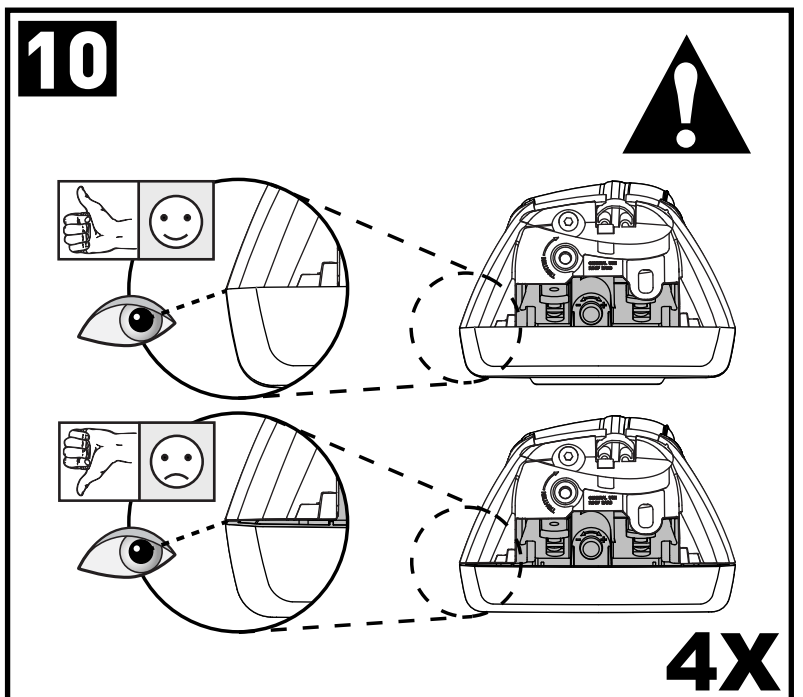

Square Bar/P-Bar (P)

**K670**

**1.1 kg (2.5 lbs.)**

**13**

**1 2 = 00-04-293**  
**3 4 = 00-04-292**

00-04-293      00-04-292

	-A	B
X3 (F25)	255mm/10"	445mm/17 1/2"
X5 (F15)	70mm/2 3/4"	650mm/25 5/8"
X1 (F48)	110mm/4 3/8"	640mm/25 1/4"

**14**

**2X**

**15**

**16**

**17**

18

3Nm  
(27 in-lb)

4X