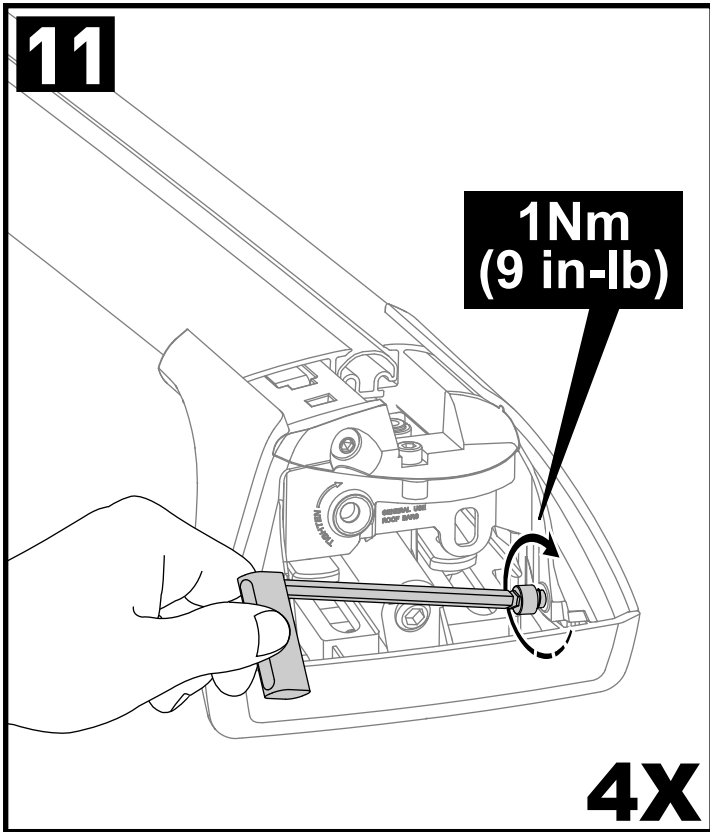

Square Bar/P-Bar (P)

**K670**

**1.1 kg (2.5 lbs.)**

**13**

**1 2 = 00-04-293**  
**3 4 = 00-04-292**

00-04-293      00-04-292

	-A	B
X3 (F25)	255mm/10"	445mm/17 1/2"
X5 (F15)	70mm/2 3/4"	650mm/25 5/8"
X1 (F48)	110mm/4 3/8"	640mm/25 1/4"

**14**

**2X**

**15**

**16**

**17**

18

3Nm  
(27 in-lb)

4X