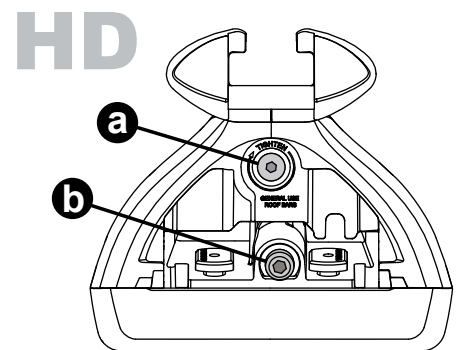

**CONTENTS • CONTENUTO • CONTENIDO • INHALT • CONTENUTI**

X2

X2

X1

X8

Flush Bar (F)

Through Bar (T)

Heavy Duty Bar (HD)

Square Bar/P-Bar (P)

**K670**

**1.1 kg (2.5 lbs.)**

**13**

**1 2 = 00-04-293**  
**3 4 = 00-04-292**

00-04-293      00-04-292

	-A	B
X3 (F25)	255mm/10"	445mm/17 1/2"
X5 (F15)	70mm/2 3/4"	650mm/25 5/8"
X1 (F48)	110mm/4 3/8"	640mm/25 1/4"

**14**

**2X**

**15**

**16**

**17**

18

3Nm  
(27 in-lb)

4X