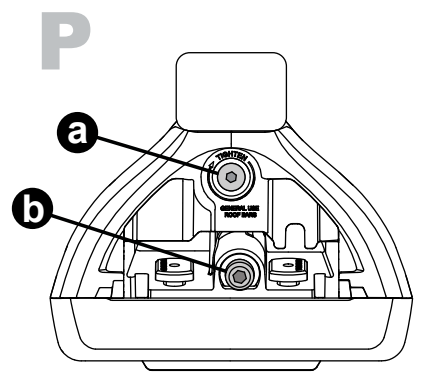

**CONTENTS • CONTENUTO • CONTENIDO • INHALT • CONTENUTI**

X2

X2

X1

X8

Flush Bar (F)

Through Bar (T)

Heavy Duty Bar (HD)

Square Bar/P-Bar (P)

**K670**

**1.1 kg (2.5 lbs.)**

**13**

**1 2 = 00-04-293**  
**3 4 = 00-04-292**

00-04-293      00-04-292

	-A	B
X3 (F25)	255mm/10"	445mm/17 1/2"
X5 (F15)	70mm/2 3/4"	650mm/25 5/8"
X1 (F48)	110mm/4 3/8"	640mm/25 1/4"

**14**

**2X**

**15**

**16**

**17**

18

3Nm  
(27 in-lb)

4X