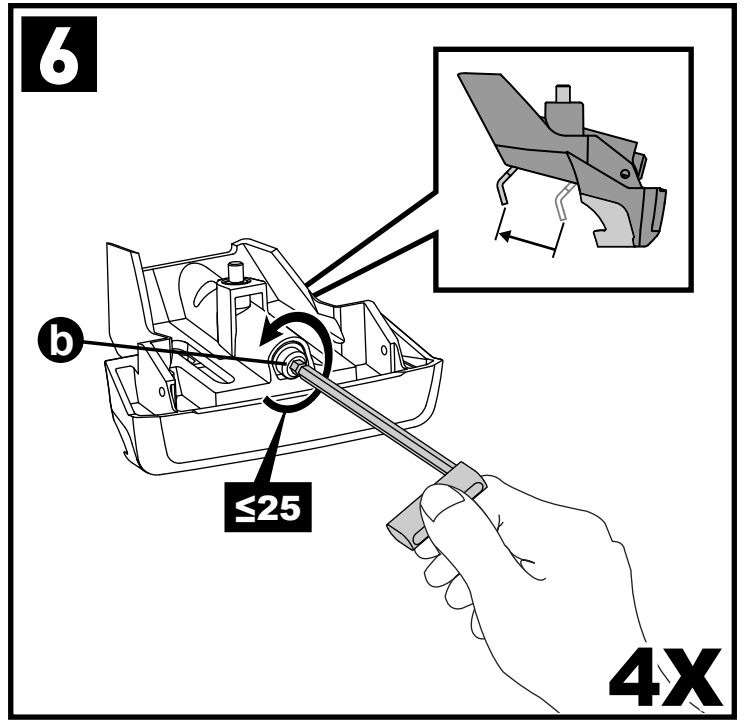

Square Bar/P-Bar (P)

**K670**

**1.1 kg (2.5 lbs.)**

**13**

**1 2 = 00-04-293**  
**3 4 = 00-04-292**

00-04-293      00-04-292

	-A	B
X3 (F25)	255mm/10"	445mm/17 1/2"
X5 (F15)	70mm/2 3/4"	650mm/25 5/8"
X1 (F48)	110mm/4 3/8"	640mm/25 1/4"