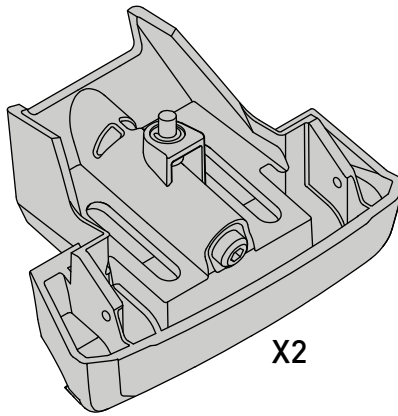

# Fitting Kit

MAX kg (lb)			
		<b>F</b> 	<b>T</b>  <b>HD</b>  <b>P</b> 
BMW X3 (F25) 2011+	ZA, US	75 kg (165 lb)	
BMW X3 (F25) Mar 2011+	AU, NZ	75 kg (165 lb)	
BMW X3 (F25) 2010+	EU	75 kg (165 lb)	
BMW X5 (F15) 2013+	AU, NZ, ZA	75 kg (165 lb)	
BMW X5 (F15) 2014+	EU, US	75 kg (165 lb)	
BMW X1 (F48) 5dr SUV Jan 16+	AU, NZ, ZA, EU, CN	75 kg (165 lb)	

**CONTENTS • CONTENUTO • CONTENIDO • INHALT • CONTENUTI**

X2

X2

X1

X8

Flush Bar (F)

Through Bar (T)

Heavy Duty Bar (HD)

Square Bar/P-Bar (P)

**K670**

**1.1 kg (2.5 lbs.)**

**13**

**1 2 = 00-04-293**  
**3 4 = 00-04-292**

00-04-293      00-04-292

	-A	B
X3 (F25)	255mm/10"	445mm/17 1/2"
X5 (F15)	70mm/2 3/4"	650mm/25 5/8"
X1 (F48)	110mm/4 3/8"	640mm/25 1/4"