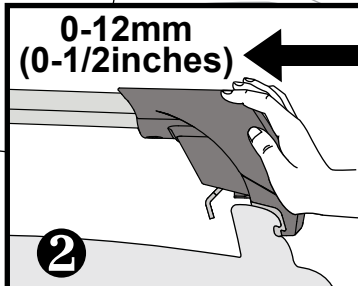

Square Bar/P-Bar (P)

**K670**

**1.1 kg (2.5 lbs.)**

**13**

**1 2 = 00-04-293**  
**3 4 = 00-04-292**

00-04-293      00-04-292

	-A	B
X3 (F25)	255mm/10"	445mm/17 1/2"
X5 (F15)	70mm/2 3/4"	650mm/25 5/8"
X1 (F48)	110mm/4 3/8"	640mm/25 1/4"

**14**

**2X**

**15**

**16**

**17**

18

3Nm  
(27 in-lb)

4X