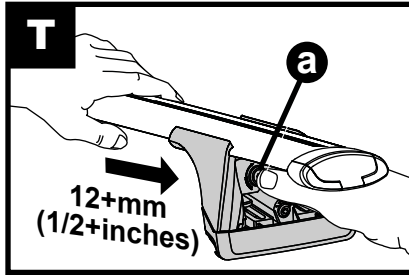

Square Bar/P-Bar (P)

**K670**

**1.1 kg (2.5 lbs.)**

**13**

**1 2 = 00-04-293**  
**3 4 = 00-04-292**

00-04-293      00-04-292

	-A	B
X3 (F25)	255mm/10"	445mm/17 1/2"
X5 (F15)	70mm/2 3/4"	650mm/25 5/8"
X1 (F48)	110mm/4 3/8"	640mm/25 1/4"

**14**

**2X**

**15**

**16**

**17**

18

3Nm  
(27 in-lb)

4X