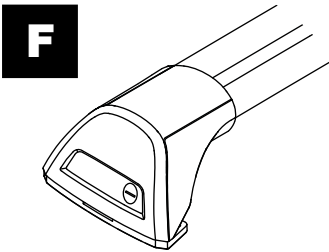

**CONTENTS • CONTENUTO • CONTENIDO • INHALT • CONTENUTI**

X2

X2

X1

X8

Flush Bar (F)

Through Bar (T)

Heavy Duty Bar (HD)

Square Bar/P-Bar (P)

**K670**

**1.1 kg (2.5 lbs.)**

**13**

**1 2 = 00-04-293**  
**3 4 = 00-04-292**

00-04-293      00-04-292

	-A	B
X3 (F25)	255mm/10"	445mm/17 1/2"
X5 (F15)	70mm/2 3/4"	650mm/25 5/8"
X1 (F48)	110mm/4 3/8"	640mm/25 1/4"