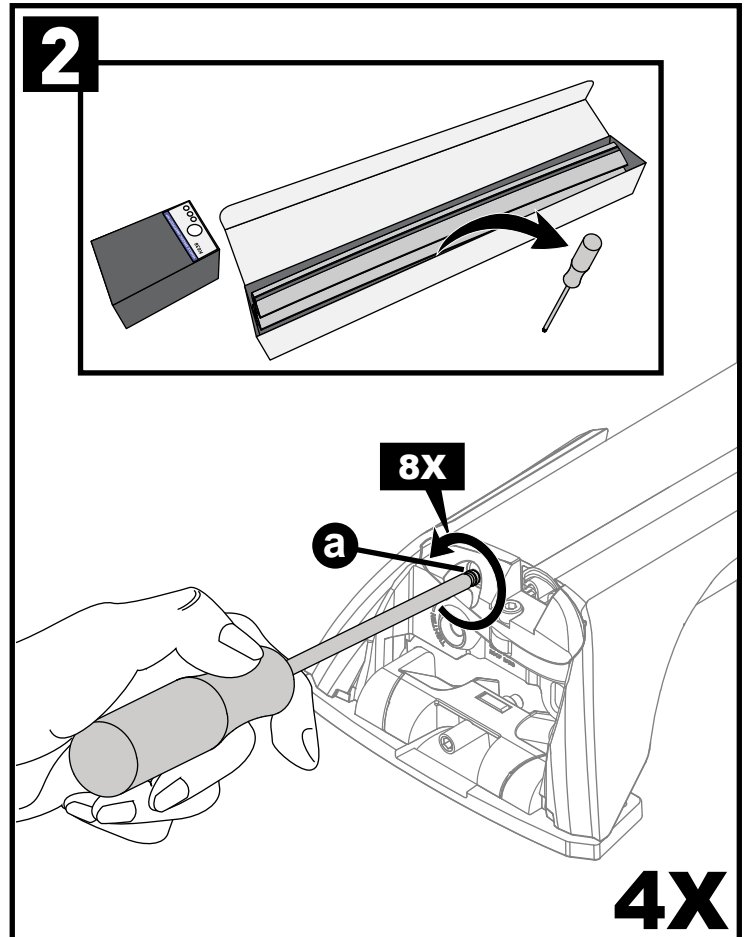

Square Bar/P-Bar (P)

**K670**

**1.1 kg (2.5 lbs.)**

**13**

**1 2 = 00-04-293**  
**3 4 = 00-04-292**

00-04-293      00-04-292

	-A	B
X3 (F25)	255mm/10"	445mm/17 1/2"
X5 (F15)	70mm/2 3/4"	650mm/25 5/8"
X1 (F48)	110mm/4 3/8"	640mm/25 1/4"