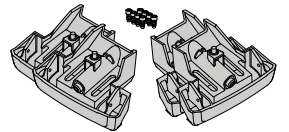

# Fitting Kit

MAX kg (lb)			
		<b>F</b> 	<b>T</b>  <b>HD</b>  <b>P</b> 
BMW X3 (F25) 2011+	ZA, US	75 kg (165 lb)	
BMW X3 (F25) Mar 2011+	AU, NZ	75 kg (165 lb)	
BMW X3 (F25) 2010+	EU	75 kg (165 lb)	
BMW X5 (F15) 2013+	AU, NZ, ZA	75 kg (165 lb)	
BMW X5 (F15) 2014+	EU, US	75 kg (165 lb)	
BMW X1 (F48) 5dr SUV Jan 16+	AU, NZ, ZA, EU, CN	75 kg (165 lb)	

**CONTENTS • CONTENUTO • CONTENIDO • INHALT • CONTENUTI**

X2

X2

X1

X8

Flush Bar (F)

Through Bar (T)

Heavy Duty Bar (HD)

Square Bar/P-Bar (P)

**K670**

**1.1 kg (2.5 lbs.)**

**13**

**1 2 = 00-04-293**  
**3 4 = 00-04-292**

00-04-293      00-04-292

	-A	B
X3 (F25)	255mm/10"	445mm/17 1/2"
X5 (F15)	70mm/2 3/4"	650mm/25 5/8"
X1 (F48)	110mm/4 3/8"	640mm/25 1/4"