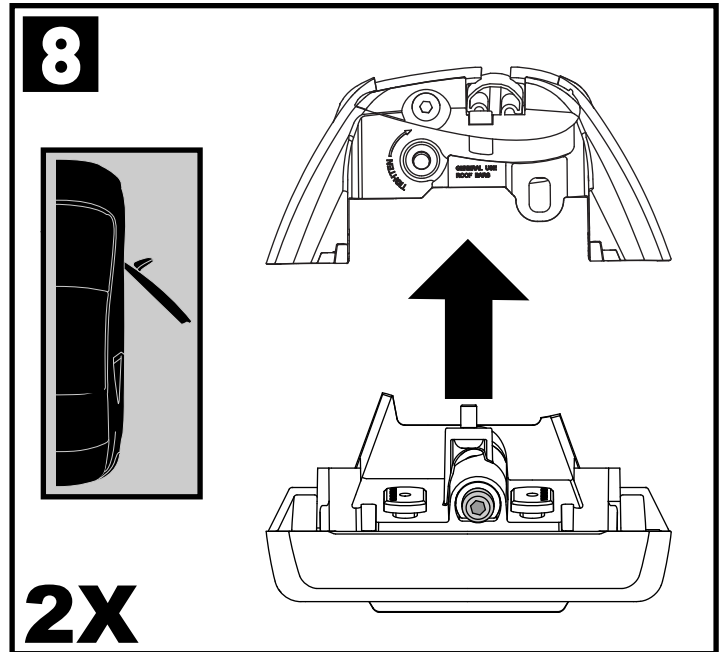

Square Bar/P-Bar (P)

**K670**

**1.1 kg (2.5 lbs.)**

**13**

**1 2 = 00-04-293**  
**3 4 = 00-04-292**

00-04-293      00-04-292

	-A	B
X3 (F25)	255mm/10"	445mm/17 1/2"
X5 (F15)	70mm/2 3/4"	650mm/25 5/8"
X1 (F48)	110mm/4 3/8"	640mm/25 1/4"

**14**

**2X**

**15**

**16**

**17**

18

3Nm  
(27 in-lb)

4X