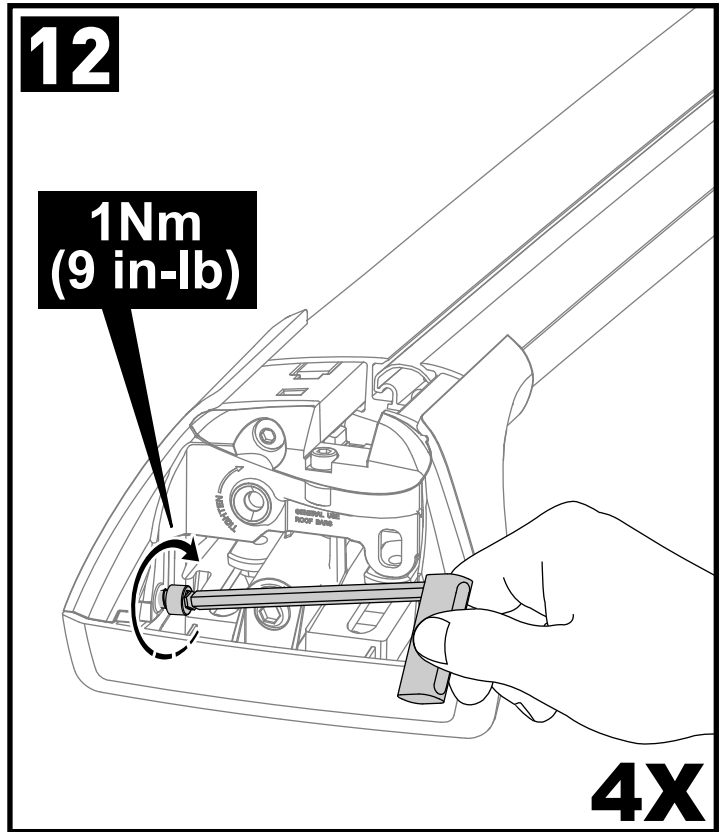

Square Bar/P-Bar (P)

**K670**

**1.1 kg (2.5 lbs.)**

**13**

**1 2 = 00-04-293**  
**3 4 = 00-04-292**

00-04-293      00-04-292

	-A	B
X3 (F25)	255mm/10"	445mm/17 1/2"
X5 (F15)	70mm/2 3/4"	650mm/25 5/8"
X1 (F48)	110mm/4 3/8"	640mm/25 1/4"

**14**

**2X**

**15**

**16**

**17**

18

3Nm  
(27 in-lb)

4X