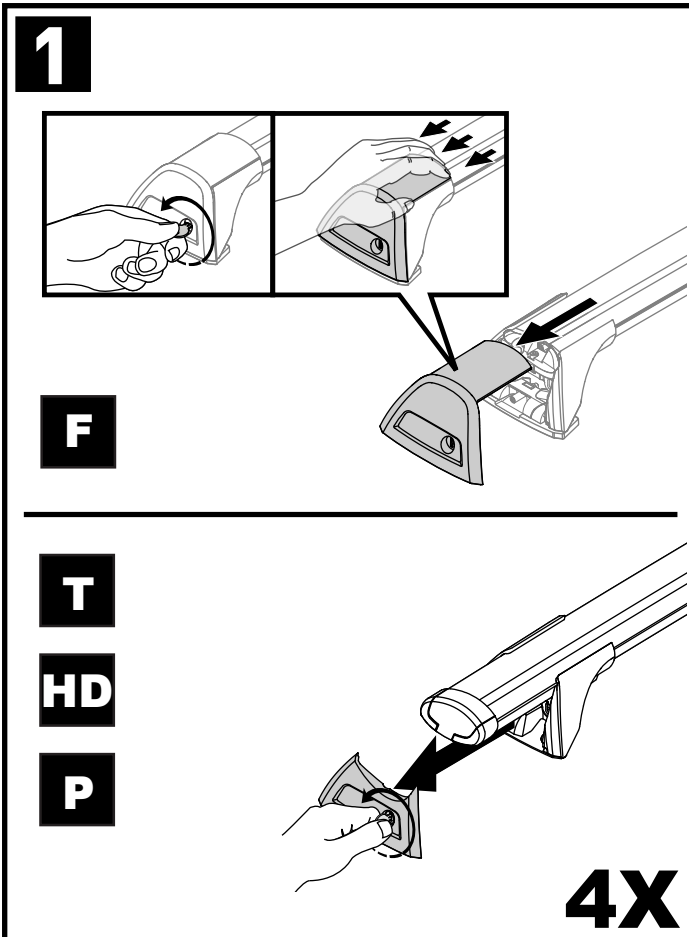

Square Bar/P-Bar (P)

**K670**

**1.1 kg (2.5 lbs.)**

**13**

**1 2 = 00-04-293**  
**3 4 = 00-04-292**

00-04-293      00-04-292

	-A	B
X3 (F25)	255mm/10"	445mm/17 1/2"
X5 (F15)	70mm/2 3/4"	650mm/25 5/8"
X1 (F48)	110mm/4 3/8"	640mm/25 1/4"