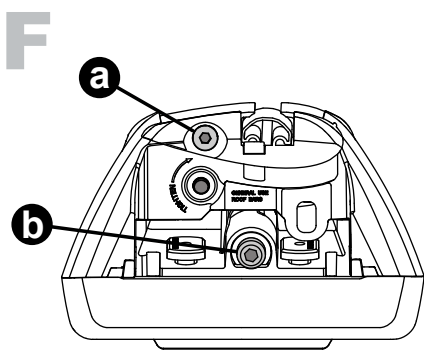

**CONTENTS • CONTENUTO • CONTENIDO • INHALT • CONTENUTI**

X2

X2

X1

X8

Flush Bar (F)

Through Bar (T)

Heavy Duty Bar (HD)

Square Bar/P-Bar (P)

**K670**

**1.1 kg (2.5 lbs.)**

**13**

**1 2 = 00-04-293**  
**3 4 = 00-04-292**

00-04-293      00-04-292

	-A	B
X3 (F25)	255mm/10"	445mm/17 1/2"
X5 (F15)	70mm/2 3/4"	650mm/25 5/8"
X1 (F48)	110mm/4 3/8"	640mm/25 1/4"