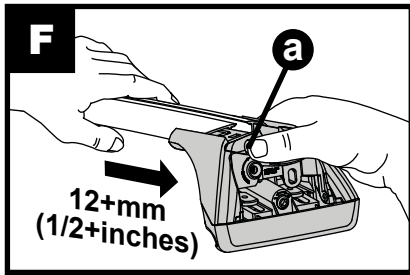

Square Bar/P-Bar (P)

**K670**

**1.1 kg (2.5 lbs.)**

**13**

**1 2 = 00-04-293**  
**3 4 = 00-04-292**

00-04-293      00-04-292

	-A	B
X3 (F25)	255mm/10"	445mm/17 1/2"
X5 (F15)	70mm/2 3/4"	650mm/25 5/8"
X1 (F48)	110mm/4 3/8"	640mm/25 1/4"

**14**

**2X**

**15**

**16**

**17**

18

3Nm  
(27 in-lb)

4X