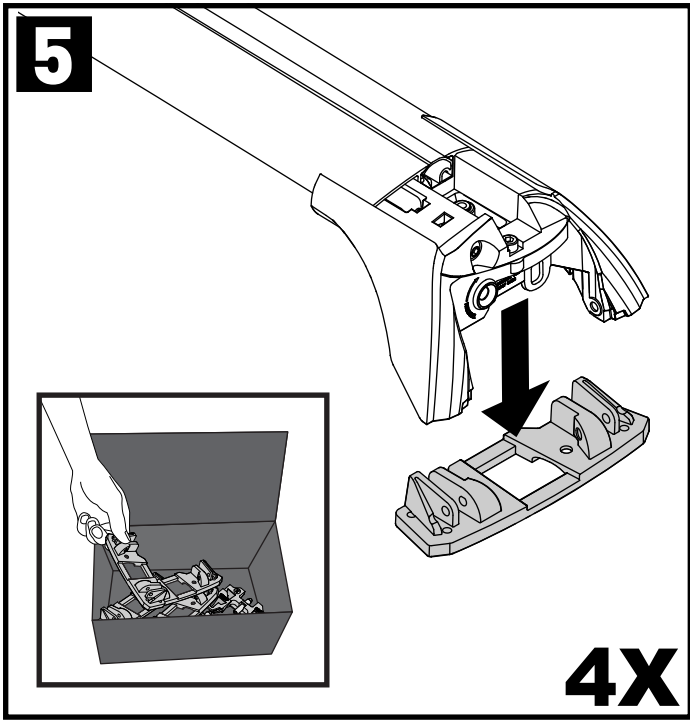

Square Bar/P-Bar (P)

**K670**

**1.1 kg (2.5 lbs.)**

**13**

**1 2 = 00-04-293**  
**3 4 = 00-04-292**

00-04-293      00-04-292

	-A	B
X3 (F25)	255mm/10"	445mm/17 1/2"
X5 (F15)	70mm/2 3/4"	650mm/25 5/8"
X1 (F48)	110mm/4 3/8"	640mm/25 1/4"

**14**

**2X**

**15**

**16**

**17**

18

3Nm  
(27 in-lb)

4X