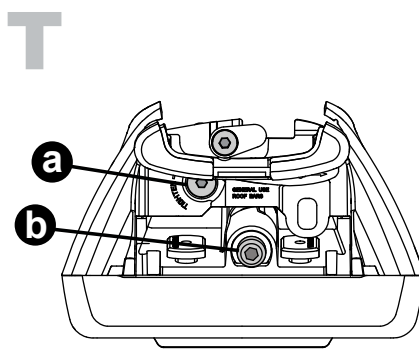

**CONTENTS • CONTENUTO • CONTENIDO • INHALT • CONTENUTI**

X2

X2

X1

X8

Flush Bar (F)

Through Bar (T)

Heavy Duty Bar (HD)

Square Bar/P-Bar (P)

**K670**

**1.1 kg (2.5 lbs.)**

**13**

**1 2 = 00-04-293**  
**3 4 = 00-04-292**

00-04-293      00-04-292

	-A	B
X3 (F25)	255mm/10"	445mm/17 1/2"
X5 (F15)	70mm/2 3/4"	650mm/25 5/8"
X1 (F48)	110mm/4 3/8"	640mm/25 1/4"

**14**

**2X**

**15**

**16**

**17**

18

3Nm  
(27 in-lb)

4X