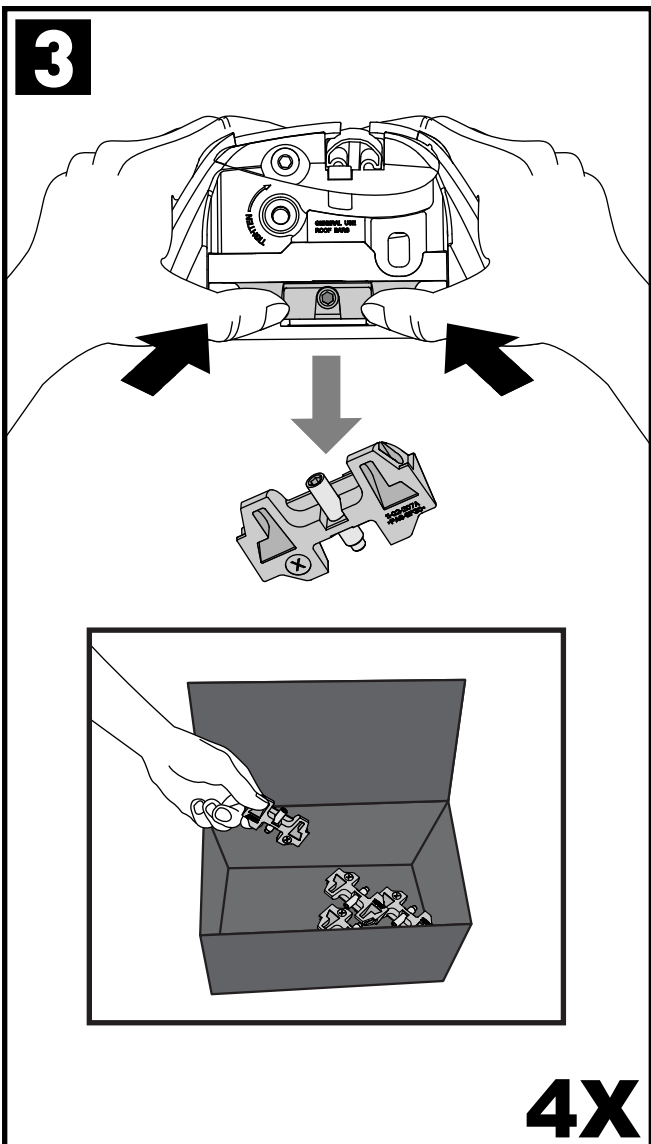

Square Bar/P-Bar (P)

**K670**

**1.1 kg (2.5 lbs.)**

**13**

**1 2 = 00-04-293**  
**3 4 = 00-04-292**

00-04-293      00-04-292

	-A	B
X3 (F25)	255mm/10"	445mm/17 1/2"
X5 (F15)	70mm/2 3/4"	650mm/25 5/8"
X1 (F48)	110mm/4 3/8"	640mm/25 1/4"

**14**

**2X**

**15**

**16**

**17**

18

3Nm  
(27 in-lb)

4X