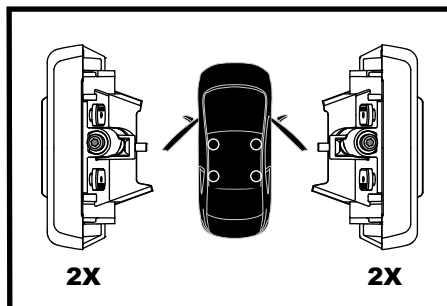

**CONTENTS • CONTENUTO • CONTENIDO • INHALT • CONTENUTI**

X2

X2

X1

X8

Flush Bar (F)

Through Bar (T)

Heavy Duty Bar (HD)

Square Bar/P-Bar (P)

**K670**

**1.1 kg (2.5 lbs.)**

**13**

**1 2 = 00-04-293**  
**3 4 = 00-04-292**

00-04-293      00-04-292

	-A	B
X3 (F25)	255mm/10"	445mm/17 1/2"
X5 (F15)	70mm/2 3/4"	650mm/25 5/8"
X1 (F48)	110mm/4 3/8"	640mm/25 1/4"