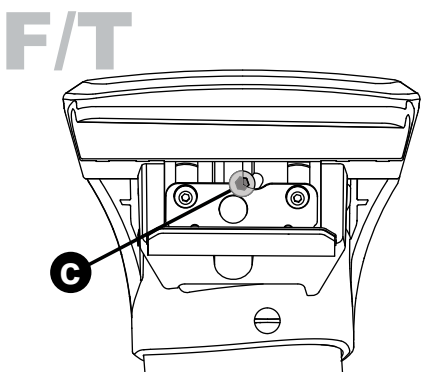

**CONTENTS • CONTENUTO • CONTENIDO • INHALT • CONTENUTI**

X2

X2

X1

X8

Flush Bar (F)

Through Bar (T)

Heavy Duty Bar (HD)

Square Bar/P-Bar (P)

**K670**

**1.1 kg (2.5 lbs.)**

**13**

**1 2 = 00-04-293**  
**3 4 = 00-04-292**

00-04-293      00-04-292

	-A	B
X3 (F25)	255mm/10"	445mm/17 1/2"
X5 (F15)	70mm/2 3/4"	650mm/25 5/8"
X1 (F48)	110mm/4 3/8"	640mm/25 1/4"