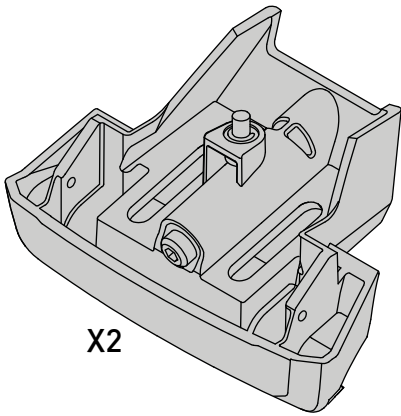

# Fitting Kit

MAX kg (lb)			
		<b>F</b> 	<b>T</b>  <b>HD</b>  <b>P</b> 
BMW X3 (F25) 2011+	ZA, US	75 kg (165 lb)	
BMW X3 (F25) Mar 2011+	AU, NZ	75 kg (165 lb)	
BMW X3 (F25) 2010+	EU	75 kg (165 lb)	
BMW X5 (F15) 2013+	AU, NZ, ZA	75 kg (165 lb)	
BMW X5 (F15) 2014+	EU, US	75 kg (165 lb)	
BMW X1 (F48) 5dr SUV Jan 16+	AU, NZ, ZA, EU, CN	75 kg (165 lb)	

**CONTENTS • CONTENUTO • CONTENIDO • INHALT • CONTENUTI**

X2

X2

X1

X8

Flush Bar (F)

Through Bar (T)

Heavy Duty Bar (HD)

Square Bar/P-Bar (P)

**K670**

**1.1 kg (2.5 lbs.)**

**13**

**1 2 = 00-04-293**  
**3 4 = 00-04-292**

00-04-293      00-04-292

	-A	B
X3 (F25)	255mm/10"	445mm/17 1/2"
X5 (F15)	70mm/2 3/4"	650mm/25 5/8"
X1 (F48)	110mm/4 3/8"	640mm/25 1/4"