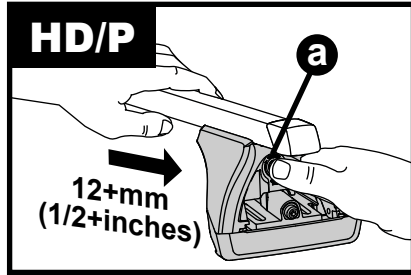

Square Bar/P-Bar (P)

**K670**

**1.1 kg (2.5 lbs.)**

**13**

**1 2 = 00-04-293**  
**3 4 = 00-04-292**

00-04-293      00-04-292

	-A	B
X3 (F25)	255mm/10"	445mm/17 1/2"
X5 (F15)	70mm/2 3/4"	650mm/25 5/8"
X1 (F48)	110mm/4 3/8"	640mm/25 1/4"

**14**

**2X**

**15**

**16**

**17**

18

3Nm  
(27 in-lb)

4X