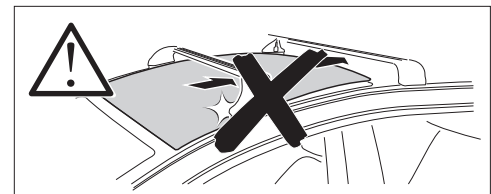

This kit is only for vehicles with flush railing.

1 KIT Safety

O11 x4   003 x4   O81 x4   Spare Part 54201 x4

Max: 75 kg / 165 lbs

Max 130 km/h / 80 Mph

2 FOOT PACK

Instructions

4 Nm x1

80 km/h / 50 Mph