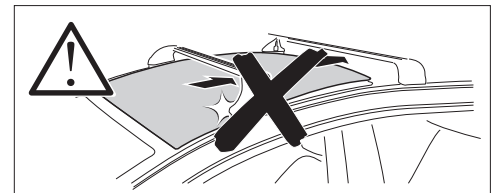

ISO 11154-E

This kit is only for vehicles with flush railing.

1 KIT
Safety

008 x4   161 x4   047 x4   Spare Part 54201 x4

Max: 75 kg / 165 lbs

Max 130 km/h / 80 Mph

2 FOOT PACK
> Instructions

4 Nm x1

80 km/h / 50 Mph