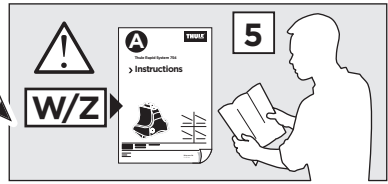

1

	X (scale)	X (mm)	X (inch)
TOYOTA Camry, 4-dr Sedan, 18-	37,5	1026	40 ³ / ₈

	Y (scale)	Y (mm)	Y (inch)
TOYOTA Camry, 4-dr Sedan, 18-	34	991	39

2

TOYOTA Camry, 4-dr Sedan, 18-

3

	W (mm)	Z (mm)	W (inch)	Z (inch)
TOYOTA Camry, 4-dr Sedan, 18-	230	700	9	27 1/2