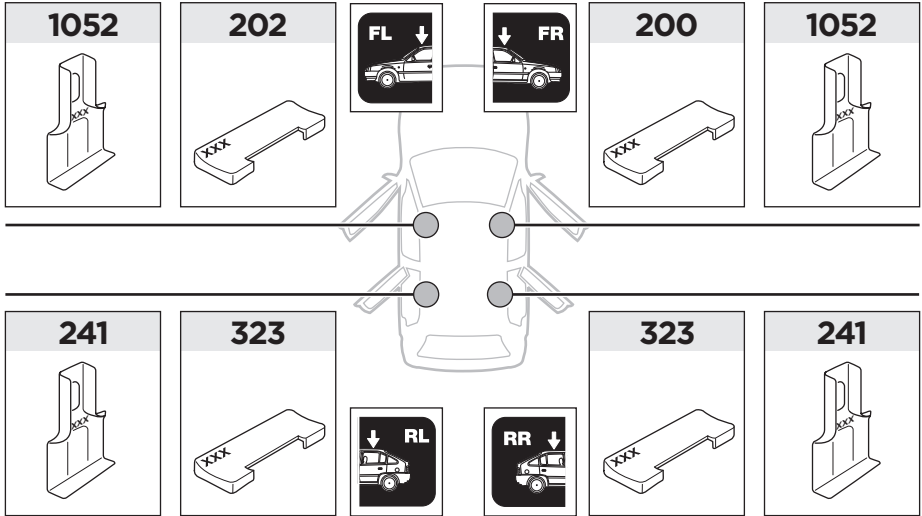

1

	X (scale)	X (mm)	X (inch)
TOYOTA Camry, 4-dr Sedan, 18-	37,5	1026	40 ³ / ₈

	Y (scale)	Y (mm)	Y (inch)
TOYOTA Camry, 4-dr Sedan, 18-	34	991	39

2

TOYOTA Camry, 4-dr Sedan, 18-

3

	W (mm)	Z (mm)	W (inch)	Z (inch)
TOYOTA Camry, 4-dr Sedan, 18-	230	700	9	27 1/2