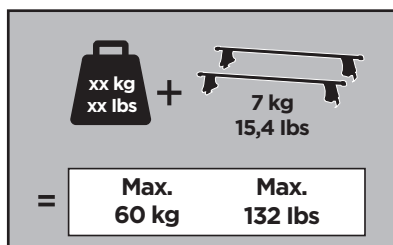

Thule Rapid System Kit 1867

> Instructions

TOYOTA Camry, 4-dr Sedan, 18-

ISO 11154-E

141867

C.20171023

519-1867-01

Bring your life

thule.com

200 x1

202 x1

323 x2

241 x2

1052 x2

x1

x1

1

	X (scale)	X (mm)	X (inch)
TOYOTA Camry, 4-dr Sedan, 18-	37,5	1026	40 ³ / ₈

	Y (scale)	Y (mm)	Y (inch)
TOYOTA Camry, 4-dr Sedan, 18-	34	991	39

2

TOYOTA Camry, 4-dr Sedan, 18-

3

	W (mm)	Z (mm)	W (inch)	Z (inch)
TOYOTA Camry, 4-dr Sedan, 18-	230	700	9	27 1/2