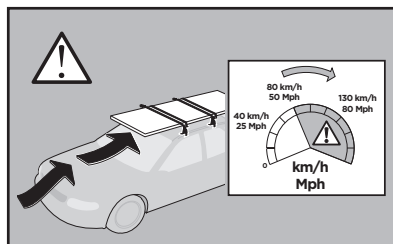

Thule Rapid System Kit 1867

> Instructions

TOYOTA Camry, 4-dr Sedan, 18-

ISO 11154-E

141867

C.20171023

519-1867-01

Bring your life