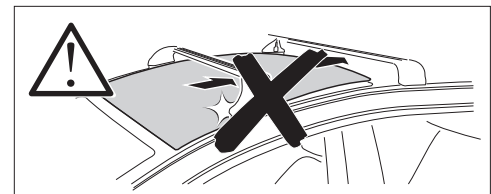

1

Kit 186160

MITSUBISHI L200, 4-dr Pickup, 24-
MITSUBISHI Outlander, 5-dr SUV, 22-
MITSUBISHI Triton, 4-dr Pickup, 24-

ISO 11154-E

This kit is only for vehicles with flush railing.

1 KIT
Safety

079 x4 142 x4 082 x4 Spare Part 54201 x4

Max: 75 kg / 165 lbs

Max 130 km/h / 80 Mph

2 FOOT PACK
Instructions

4 Nm x1

80 km/h / 50 Mph

1 KIT + **2 FOOT PACK**

1 Evo Edge

2