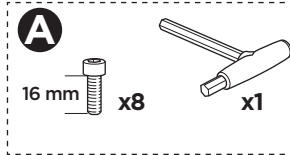

Thule XT Kit 3142

> Instructions

JEEP Grand Cherokee, 5-dr SUV, 11-

This kit is only for vehicles with fixpoint mounting.

ISO 11154-E

183142

C.20140304
509-3142-01

Bring your life
thule.com

◀ **06** x4

◀ **45** x2

◀ **46** x2

A
16 mm x8

x1

31310 x4

50482 x1

1