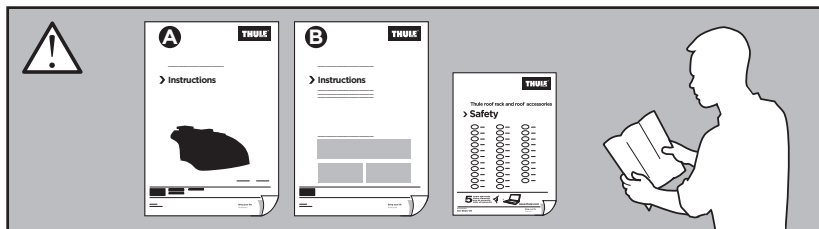

Thule XT Kit 3142

> Instructions

JEEP Grand Cherokee, 5-dr SUV, 11-

This kit is only for vehicles with fixpoint mounting.

ISO 11154-E

183142

C.20140304
509-3142-01

Bring your life
thule.com