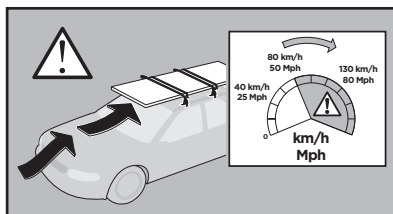

Thule XT Kit 3142

> Instructions

JEEP Grand Cherokee, 5-dr SUV, 11-

This kit is only for vehicles with fixpoint mounting.

ISO 11154-E

183142

C.20140304
509-3142-01

Bring your life
thule.com