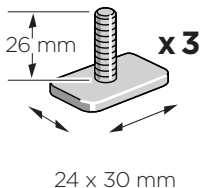

Thule T-track adapter 889-4 for Thule ThruRide 565 and Thule Sprint 569

> Instructions

i

Thule ThruRide 565

Thule Sprint 569

Thule Sweden AB, Box 69, 330 33 Hillerstorp, SWEDEN

info@thule.com

www.thule.com