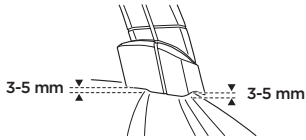

3 mm

2 Nm

C

6 A

B

WW ▶  Thule Sweden AB, Box 69, 330 33 Hillerstorp, SWEDEN
NA ▶  Thule Inc., 42 Silvermine Road, Seymour, Connecticut 06483, USA

 info@thule.com
 Phone: 800-238-2388

 www.thule.com