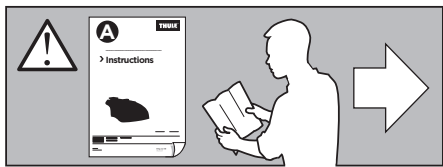

3 mm

2 Nm

C

6 A

B

WW ▶  Thule Sweden AB, Box 69, 330 33 Hillerstorp, SWEDEN
NA ▶  Thule Inc., 42 Silvermine Road, Seymour, Connecticut 06483, USA

 info@thule.com
 Phone: 800-238-2388

 www.thule.com