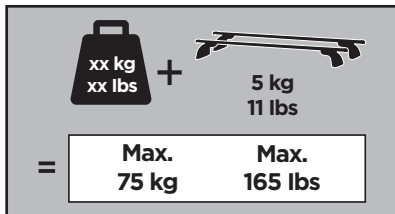

BMW 3-Series, 5-dr Estate, 05-11

BMW 3-Series GT, 5-dr Hatchback, 13-20

BMW 4-Series, 2-dr Coupé, 14-20

BMW 4-Series, 4-dr Gran Coupé, 14-20

BMW 6-Series GT, 5-dr Hatchback, 18-

*North America

This kit is only for vehicles with fixpoint mounting.