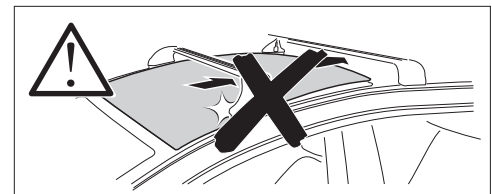

1

Kit 186213

ZEEKR 7X, 5-dr SUV, 25-

ISO 11154-E

This kit is only for vehicles with flush railing.

1 KIT
Safety

090 x4 170 x4 009 x4 Spare Part 54201 x4

Max: 75 kg / 165 lbs

Max 130 km/h 80 Mph

2 FOOT PACK
Instructions

THULE
4 Nm x1

80 km/h 50 Mph

1 KIT + **2 FOOT PACK**

1 Evo

Edge

2