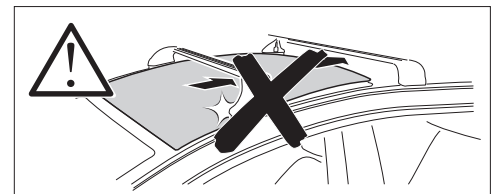

1

Kit 186214

KGM Actyon, 5-dr SUV, 25-

ISO 11154-E

This kit is only for vehicles with flush railing.

1 KIT

Safety

049 x4   172 x4   096 x4   Spare Part 54201 x4

Max: 75 kg / 165 lbs

Max 130 km/h 80 Mph

2 FOOT PACK

> Instructions

4 Nm x1

80 km/h 50 Mph