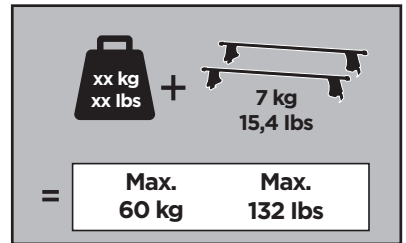

Thule Rapid System Kit 1310

> Instructions

TOYOTA Kluger V, 5-dr SUV, 00-06

TOYOTA Highlander, 5-dr SUV, 00-06

ISO 11154-E

141310

C.20130117
519-1310-01

Bring your life

thule.com