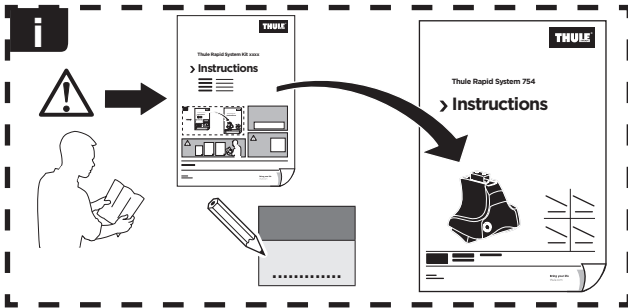

Thule Rapid System Kit 1310

> Instructions

TOYOTA Kluger V, 5-dr SUV, 00-06

TOYOTA Highlander, 5-dr SUV, 00-06

ISO 11154-E

141310

C.20130117
519-1310-01

Bring your life