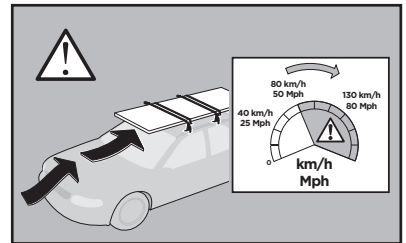

Thule Rapid System Kit 1310

> Instructions

TOYOTA Kluger V, 5-dr SUV, 00-06

TOYOTA Highlander, 5-dr SUV, 00-06

ISO 11154-E

141310

C.20130117
519-1310-01

Bring your life

thule.com