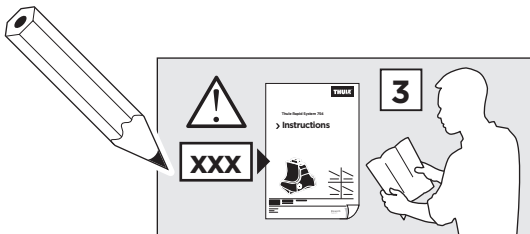

2

TOYOTA Kluger V, 5-dr SUV, 00-06

TOYOTA Highlander, 5-dr SUV, 00-06