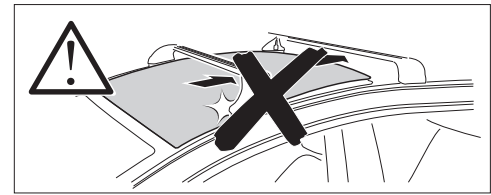

1

Kit 186222
MG ES5, 5-dr SUV, 25-
MG S5 EV, 5-dr SUV, 25-

ISO 11154-E

This kit is only for vehicles with flush railing.

1 KIT
Safety

1

O11 x4

177 x4

O22 x4

Spare Part 54201 x4

+ = Max: 75 kg / 165 lbs

Max 130 km/h / 80 Mph

2 FOOT PACK

2

> Instructions

4 Nm

x4

x1

80 km/h / 50 Mph