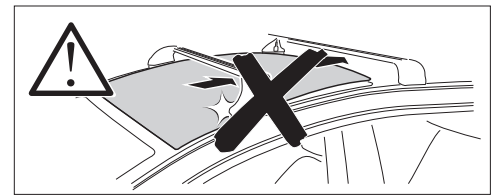

1

Kit 186196

AUDI Q6, 5-dr SUV, 24-

ISO 11154-E

This kit is only for vehicles with flush railing.

1 KIT Safety

008 x4 162 x4 093 x4 Spare Part 54201 x4

Max: 75 kg / 165 lbs

Max 130 km/h / 80 Mph

2 FOOT PACK

x4 4 Nm x1

80 km/h / 50 Mph

1 KIT + **2 FOOT PACK**

1 Evo Edge

2

3 **4** **5**