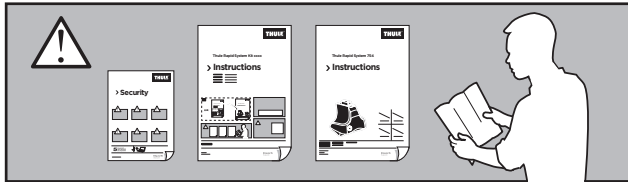

# > Instructions

**PORSCHE Cayenne**, 5-dr SUV, 10-17 / \*11-18 (w/o railing)

\*North America

ISO 11154-E

170 x4

736 x4

x1

x1