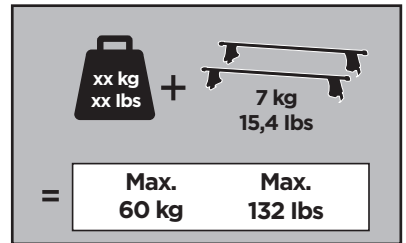

Thule Rapid System Kit 1354

> Instructions

SEAT Altea, 5-dr Hatchback, 04-15

SEAT Toledo, 5-dr Hatchback, 05-12

ISO 11154-E

141354

C.20160229
519-1354-03

Bring your life

thule.com