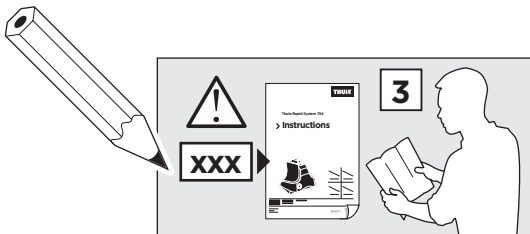

2

SEAT Altea, 5-dr Hatchback, 04-15

SEAT Toledo, 5-dr Hatchback, 05-12