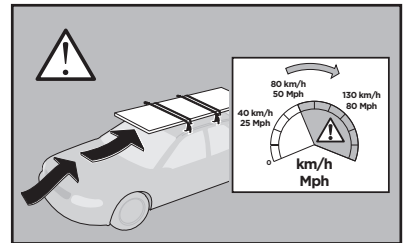

Thule Rapid System Kit 1354

> Instructions

SEAT Altea, 5-dr Hatchback, 04-15

SEAT Toledo, 5-dr Hatchback, 05-12

ISO 11154-E

141354

C.20160229
519-1354-03

Bring your life

thule.com