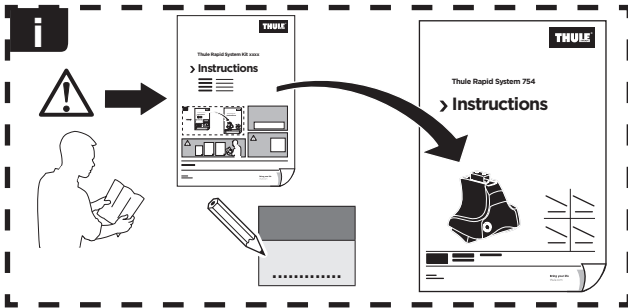

# > Instructions

**SEAT Altea**, 5-dr Hatchback, 04-15

**SEAT Toledo**, 5-dr Hatchback, 05-12

ISO 11154-E

**141354**

C.20160229  
519-1354-03

**Bring your life**

thule.com