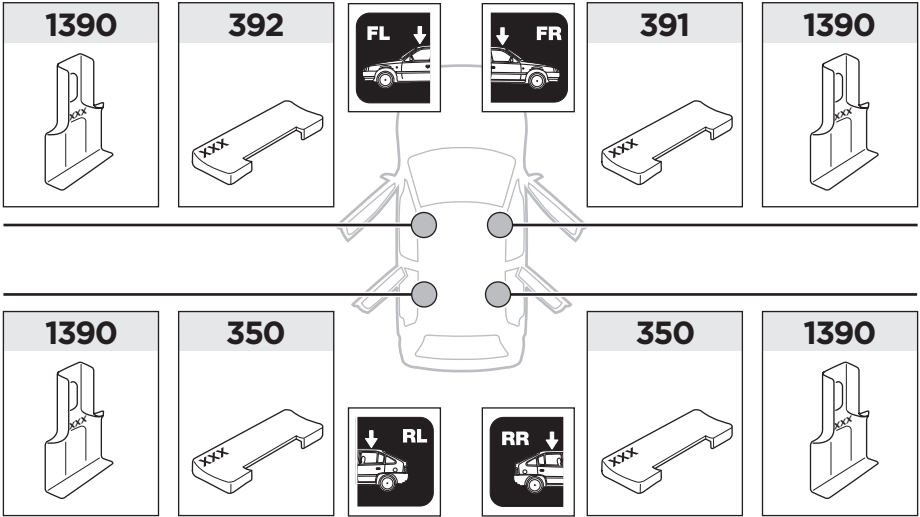

Thule Rapid System Kit 1827

> Instructions

TOYOTA Tacoma, 4-dr Double Cab, 05-15, 16-

ISO 11154-E

141827
C.20160816
519-1827-02

Bring your life
thule.com

1

	X (scale)	X (mm)	X (inch)
TOYOTA Tacoma, 4-dr Double Cab, 05-15, 16-	42	1071	42 1/8

	Y (scale)	Y (mm)	Y (inch)
TOYOTA Tacoma, 4-dr Double Cab, 05-15, 16-	42	1071	42 1/8

2

TOYOTA Tacoma, 4-dr Double Cab, 05-15, 16-

3

	W (mm)	Z (mm)	W (inch)	Z (inch)
TOYOTA Tacoma , 4-dr Double Cab, 05-15, 16-	300	700	11 3/4	27 1/2