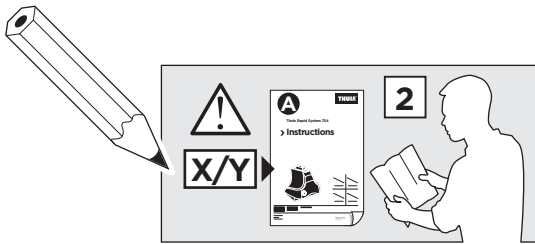

Thule Rapid System Kit 1827

> Instructions

TOYOTA Tacoma, 4-dr Double Cab, 05-15, 16-

ISO 11154-E

141827
C.20160816
519-1827-02

Bring your life
thule.com

1

	X (scale)	X (mm)	X (inch)
TOYOTA Tacoma, 4-dr Double Cab, 05-15, 16-	42	1071	42 1/8

	Y (scale)	Y (mm)	Y (inch)
TOYOTA Tacoma, 4-dr Double Cab, 05-15, 16-	42	1071	42 1/8

2

TOYOTA Tacoma, 4-dr Double Cab, 05-15, 16-

3

	W (mm)	Z (mm)	W (inch)	Z (inch)
TOYOTA Tacoma , 4-dr Double Cab, 05-15, 16-	300	700	11 3/4	27 1/2