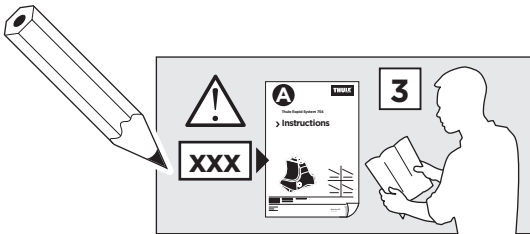

Thule Rapid System Kit 1827

> Instructions

TOYOTA Tacoma, 4-dr Double Cab, 05-15, 16-

ISO 11154-E

141827
C.20160816
519-1827-02

Bring your life
thule.com

1

	X (scale)	X (mm)	X (inch)
TOYOTA Tacoma, 4-dr Double Cab, 05-15, 16-	42	1071	42 1/8

	Y (scale)	Y (mm)	Y (inch)
TOYOTA Tacoma, 4-dr Double Cab, 05-15, 16-	42	1071	42 1/8

2

TOYOTA Tacoma, 4-dr Double Cab, 05-15, 16-

3

	W (mm)	Z (mm)	W (inch)	Z (inch)
TOYOTA Tacoma , 4-dr Double Cab, 05-15, 16-	300	700	11 3/4	27 1/2