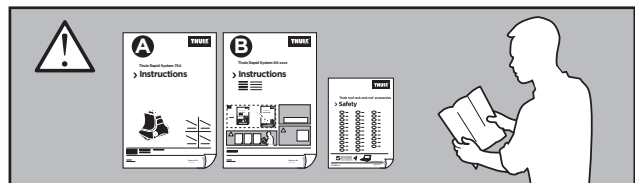

Thule Rapid System Kit 1827

> Instructions

TOYOTA Tacoma, 4-dr Double Cab, 05-15, 16-

ISO 11154-E

141827
C.20160816
519-1827-02

Bring your life
thule.com

1

	X (scale)	X (mm)	X (inch)
TOYOTA Tacoma, 4-dr Double Cab, 05-15, 16-	42	1071	42 1/8

	Y (scale)	Y (mm)	Y (inch)
TOYOTA Tacoma, 4-dr Double Cab, 05-15, 16-	42	1071	42 1/8

2

TOYOTA Tacoma, 4-dr Double Cab, 05-15, 16-

3

	W (mm)	Z (mm)	W (inch)	Z (inch)
TOYOTA Tacoma , 4-dr Double Cab, 05-15, 16-	300	700	11 3/4	27 1/2