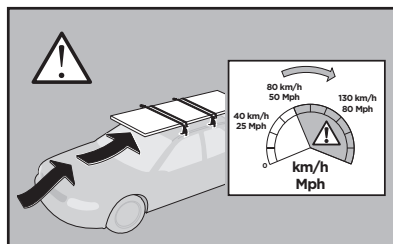

Thule Rapid System Kit 1827

> Instructions

TOYOTA Tacoma, 4-dr Double Cab, 05-15, 16-

ISO 11154-E

141827
C.20160816
519-1827-02

Bring your life
thule.com

1

	X (scale)	X (mm)	X (inch)
TOYOTA Tacoma, 4-dr Double Cab, 05-15, 16-	42	1071	42 1/8

	Y (scale)	Y (mm)	Y (inch)
TOYOTA Tacoma, 4-dr Double Cab, 05-15, 16-	42	1071	42 1/8

2

TOYOTA Tacoma, 4-dr Double Cab, 05-15, 16-

3

	W (mm)	Z (mm)	W (inch)	Z (inch)
TOYOTA Tacoma , 4-dr Double Cab, 05-15, 16-	300	700	11 3/4	27 1/2