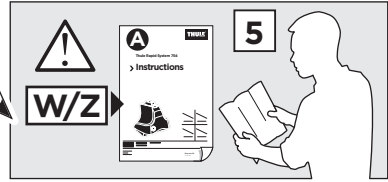

Thule Rapid System Kit 1827

> Instructions

TOYOTA Tacoma, 4-dr Double Cab, 05-15, 16-

ISO 11154-E

141827
C.20160816
519-1827-02

Bring your life
thule.com

1

	X (scale)	X (mm)	X (inch)
TOYOTA Tacoma, 4-dr Double Cab, 05-15, 16-	42	1071	42 1/8

	Y (scale)	Y (mm)	Y (inch)
TOYOTA Tacoma, 4-dr Double Cab, 05-15, 16-	42	1071	42 1/8

2

TOYOTA Tacoma, 4-dr Double Cab, 05-15, 16-

3

	W (mm)	Z (mm)	W (inch)	Z (inch)
TOYOTA Tacoma , 4-dr Double Cab, 05-15, 16-	300	700	11 3/4	27 1/2