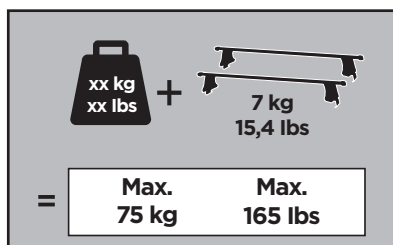

Thule Rapid System Kit 1827

> Instructions

TOYOTA Tacoma, 4-dr Double Cab, 05-15, 16-

ISO 11154-E

141827
C.20160816
519-1827-02

Bring your life
thule.com

1

	X (scale)	X (mm)	X (inch)
TOYOTA Tacoma, 4-dr Double Cab, 05-15, 16-	42	1071	42 1/8

	Y (scale)	Y (mm)	Y (inch)
TOYOTA Tacoma, 4-dr Double Cab, 05-15, 16-	42	1071	42 1/8

2

TOYOTA Tacoma, 4-dr Double Cab, 05-15, 16-

3

	W (mm)	Z (mm)	W (inch)	Z (inch)
TOYOTA Tacoma , 4-dr Double Cab, 05-15, 16-	300	700	11 3/4	27 1/2