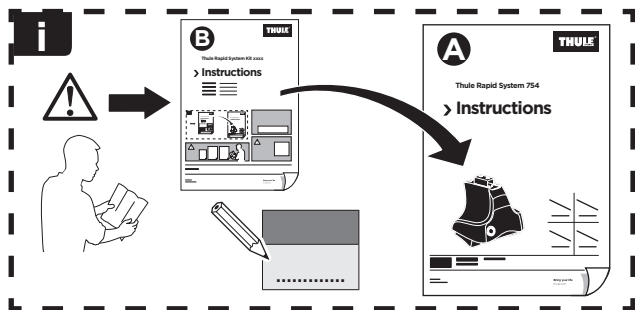

Thule Rapid System Kit 1827

> Instructions

TOYOTA Tacoma, 4-dr Double Cab, 05-15, 16-

ISO 11154-E

141827
C.20160816
519-1827-02

Bring your life
thule.com

1

	X (scale)	X (mm)	X (inch)
TOYOTA Tacoma, 4-dr Double Cab, 05-15, 16-	42	1071	42 1/8

	Y (scale)	Y (mm)	Y (inch)
TOYOTA Tacoma, 4-dr Double Cab, 05-15, 16-	42	1071	42 1/8

2

TOYOTA Tacoma, 4-dr Double Cab, 05-15, 16-

3

	W (mm)	Z (mm)	W (inch)	Z (inch)
TOYOTA Tacoma , 4-dr Double Cab, 05-15, 16-	300	700	11 3/4	27 1/2