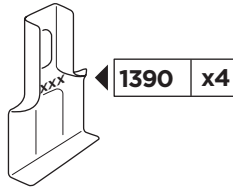

Thule Rapid System Kit 1827

> Instructions

TOYOTA Tacoma, 4-dr Double Cab, 05-15, 16-

ISO 11154-E

141827
C.20160816
519-1827-02

Bring your life
thule.com

1

	X (scale)	X (mm)	X (inch)
TOYOTA Tacoma, 4-dr Double Cab, 05-15, 16-	42	1071	42 1/8

	Y (scale)	Y (mm)	Y (inch)
TOYOTA Tacoma, 4-dr Double Cab, 05-15, 16-	42	1071	42 1/8

2

TOYOTA Tacoma, 4-dr Double Cab, 05-15, 16-

3

	W (mm)	Z (mm)	W (inch)	Z (inch)
TOYOTA Tacoma , 4-dr Double Cab, 05-15, 16-	300	700	11 3/4	27 1/2