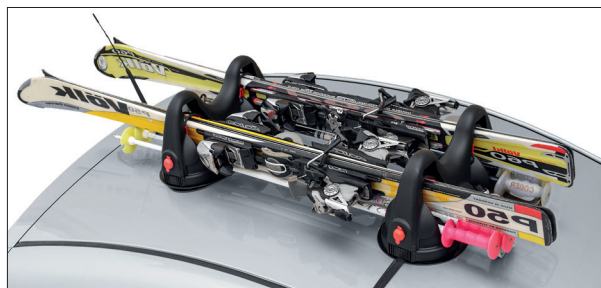

# HIMALAYA

Watch video

CITY CRASH  
TESTED

2X

2X

IT) Portasci magnetico con serratura, dal design aerodinamico. Studiato per poter caricare facilmente sia gli sci che i bastoncini, fissando tutto in modo sicuro.

EN) HIMALAYA is a very functional, lightweight, safe and user-friendly magnetic ski rack. Conceived with an aerodynamic design you can easily install it quickly on the roof of the car both skis and ski poles. It is also equipped with an antitheft system both for the carrier as well as for the skis.

Art.000007800000

Art.	000007800000
	3,7kg/8.1lb
Materiale Material Matière	Polipropilene Polypropylene Polypropylène Polypropylen Polipropileno
	Max 14kg/30.9lb
	✓
	Magnetico Magnetic Magnétique Magnetisch Magnético
	2
	-
	2