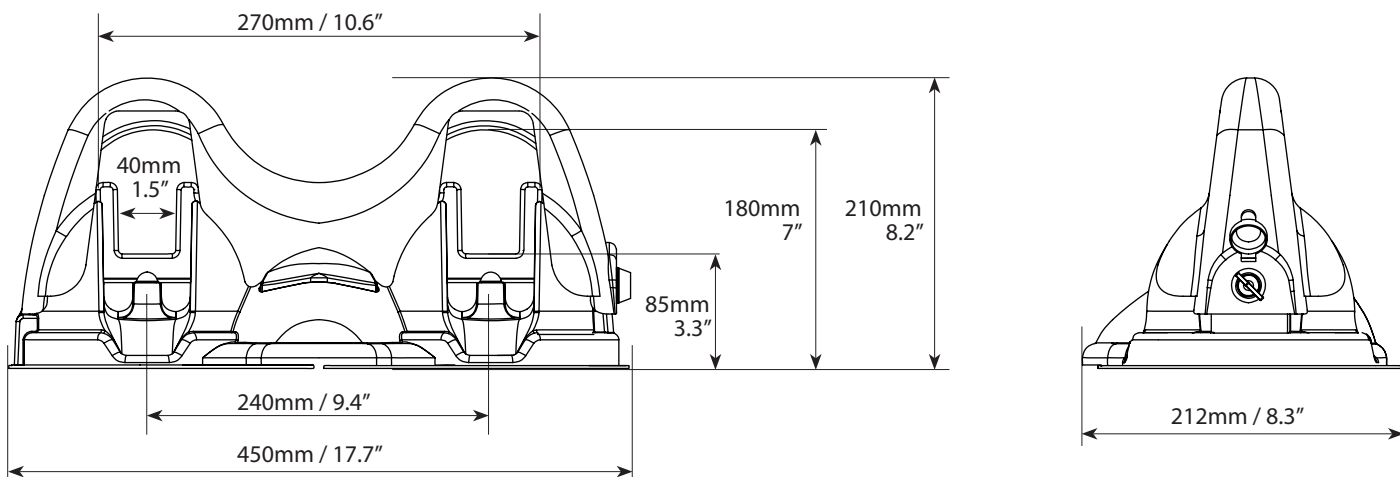

# HIMALAYA

Watch video

CITY CRASH  
TESTED

2X

2X

IT) Portasci magnetico con serratura, dal design aerodinamico. Studiato per poter caricare facilmente sia gli sci che i bastoncini, fissando tutto in modo sicuro.

EN) HIMALAYA is a very functional, lightweight, safe and user-friendly magnetic ski rack. Conceived with an aerodynamic design you can easily install it quickly on the roof of the car both skis and ski poles. It is also equipped with an antitheft system both for the carrier as well as for the skis.

Art.000007800000

Art.	000007800000
	3,7kg/8.1lb
Materiale Material Matière	Polipropilene Polypropylene Polypropylène Polypropylen Polipropileno
	Max 14kg/30.9lb
	✓
	Magnetico Magnetic Magnétique Magnetisch Magnético
	2
	-
	2

Mod.	<b>HIMALAYA</b>
Art.N°	000007800000
	LxWxH: 21,5x44x34cm/8.5x17.3x13.4" 4,1kg/9.1lb
	LxWxH: 109x35x46,5cm/42.9x13.8x18.3" 21,9kg/48.4lb Pz:5
	LxWxH: 120x80x107cm/47.2x31.5x42.1" 108kg/239.8lb Pz:20
Ean-13	 8 003 168 103042