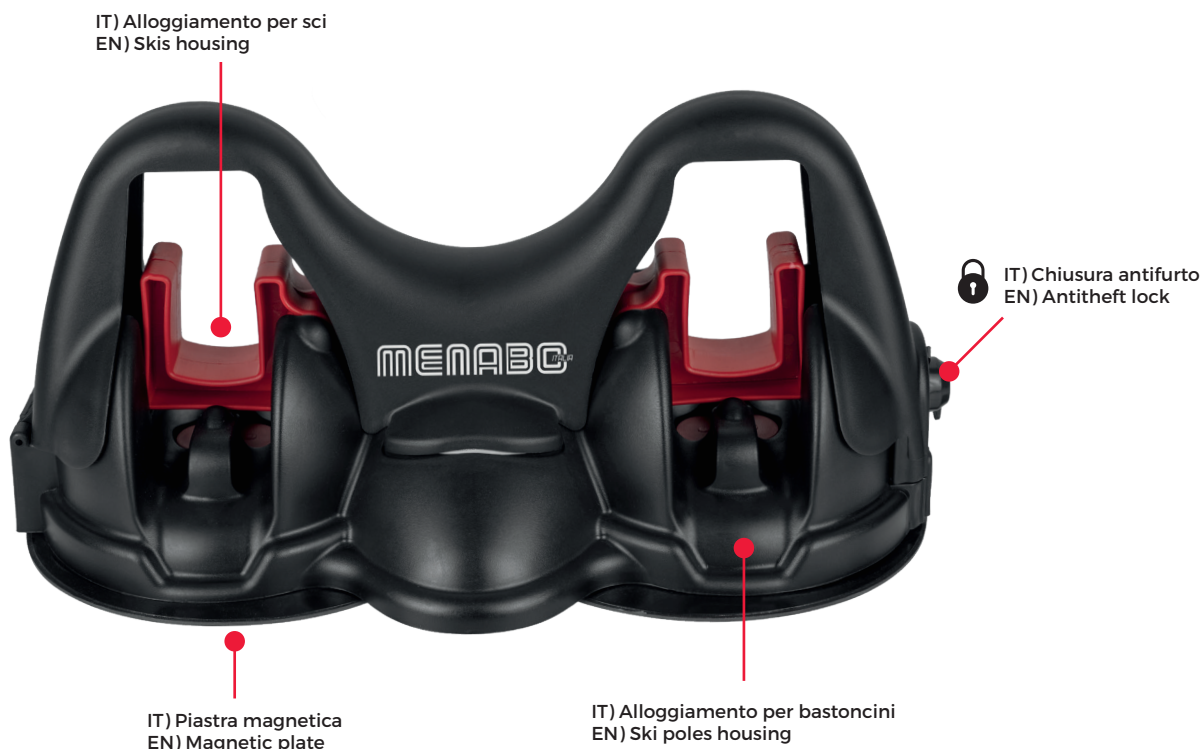

# HIMALAYA

Watch video

CITY CRASH  
TESTED

2X

2X

IT) Portasci magnetico con serratura, dal design aerodinamico. Studiato per poter caricare facilmente sia gli sci che i bastoncini, fissando tutto in modo sicuro.

EN) HIMALAYA is a very functional, lightweight, safe and user-friendly magnetic ski rack. Conceived with an aerodynamic design you can easily install it quickly on the roof of the car both skis and ski poles. It is also equipped with an antitheft system both for the carrier as well as for the skis.

Art.000007800000

Art.	000007800000
	3,7kg/8.1lb
Materiale Material Matière	Polipropilene Polypropylene Polypropylène Polypropylen Polipropileno
	Max 14kg/30.9lb
	✓
	Magnetico Magnetic Magnétique Magnetisch Magnético
	2
	-
	2

Mod.	<b>HIMALAYA</b>
Art.N°	000007800000
	LxWxH: 21,5x44x34cm/8.5x17.3x13.4" 4,1kg/9.1lb
	LxWxH: 109x35x46,5cm/42.9x13.8x18.3" 21,9kg/48.4lb Pz:5
	LxWxH: 120x80x107cm/47.2x31.5x42.1" 108kg/239.8lb Pz:20
Ean-13	 8 003 168 103042