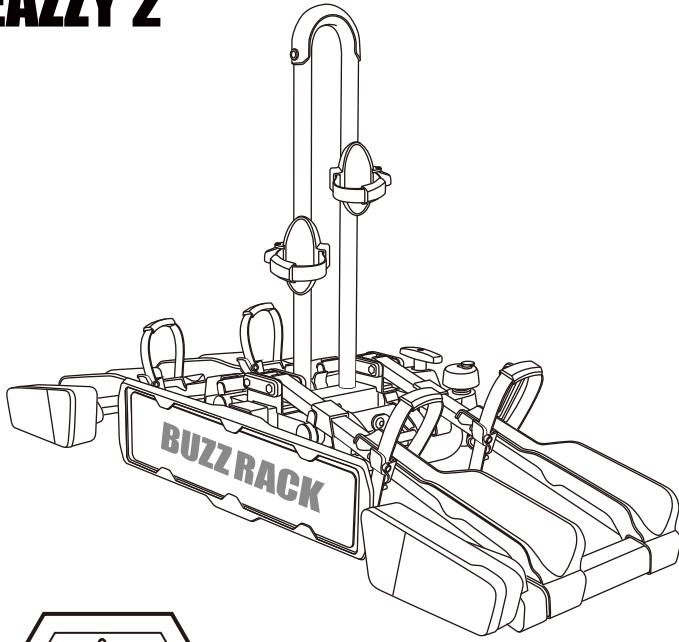

EAZZY 2

10"		26"		29"	
Tire diameter		Tire diameter		Tire diameter	
MIN	MAX	MIN	MAX	MIN	MAX
71cm(28")	104cm(41")	76cm(30")	106cm(42")	81cm(32")	114cm(45")