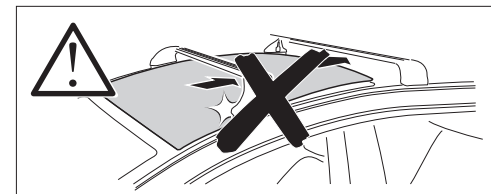

ISO 11154-E

This kit is only for vehicles with flush railing.

1 KIT

Safety

028 x4

145 x4

022 x4

Spare Part 54201 x4

i2 = Max: 75 kg / 165 lbs

Max 130 km/h / 80 Mph

2 FOOT PACK

> Instructions

4 Nm x1

80 km/h / 50 Mph