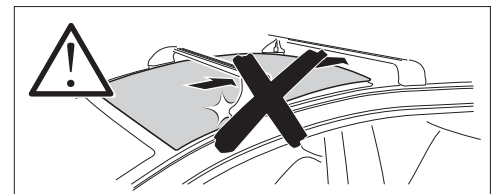

This kit is only for vehicles with flush railing.

1 KIT
Safety

090 x4 178 x4 022 x4 Spare Part 54201 x4

Max: 75 kg / 165 lbs

Max 130 km/h / 80 Mph

2 FOOT PACK
> Instructions

4 Nm x1

80 km/h / 50 Mph