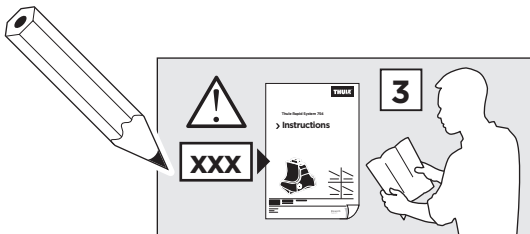

2

AUDI A8, 4-dr Sedan, 95-00, 01-02 / *96-03

AUDI S8, 4-dr Sedan, 95-00, 01-02 / *01-03