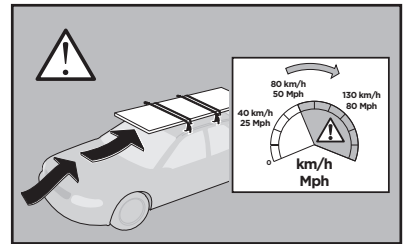

Thule Rapid System Kit 1222

> Instructions

AUDI A8, 4-dr Sedan, 95-00, 01-02 / *96-03

AUDI S8, 4-dr Sedan, 95-00, 01-02 / *01-03

*North America

ISO 11154-E

141222

C.20121122
519-1222-02

Bring your life
thule.com

06 x2

079 x2

x1

18 x2

178 x2

x1

1

	X (scale)	X (mm)	X (inch)
AUDI A8, 4-dr Sedan, 95-00, 01-02 / *96-03	36	1011	39 ³/₄
AUDI S8, 4-dr Sedan, 95-00, 01-02 / *01-03	36	1011	39 ³/₄