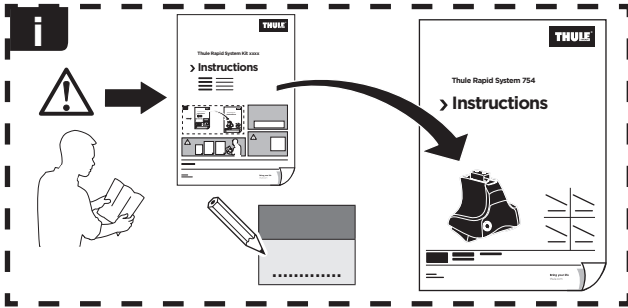

Thule Rapid System Kit 1222

> Instructions

AUDI A8, 4-dr Sedan, 95-00, 01-02 / *96-03

AUDI S8, 4-dr Sedan, 95-00, 01-02 / *01-03

*North America

ISO 11154-E

141222

C.20121122
519-1222-02