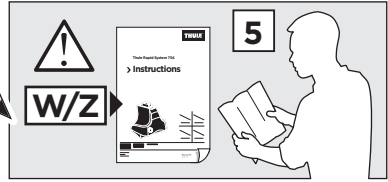

3

	W (mm)	Z (mm)	W (inch)	Z (inch)
AUDI A8, 4-dr Sedan, 95-00, 01-02 / *96-03	255	715	10	28 ¹/₈
AUDI S8, 4-dr Sedan, 95-00, 01-02 / *01-03	255	715	10	28 ¹/₈