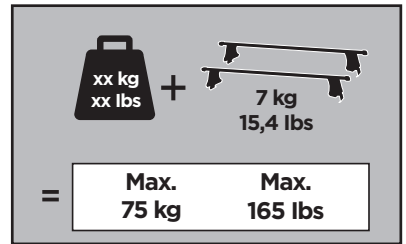

Thule Rapid System Kit 1222

> Instructions

AUDI A8, 4-dr Sedan, 95-00, 01-02 / *96-03

AUDI S8, 4-dr Sedan, 95-00, 01-02 / *01-03

*North America

ISO 11154-E

141222

C.20121122
519-1222-02

Bring your life
thule.com

06 x2

079 x2

x1

18 x2

178 x2

x1

1

	X (scale)	X (mm)	X (inch)
AUDI A8, 4-dr Sedan, 95-00, 01-02 / *96-03	36	1011	39 ³/₄
AUDI S8, 4-dr Sedan, 95-00, 01-02 / *01-03	36	1011	39 ³/₄