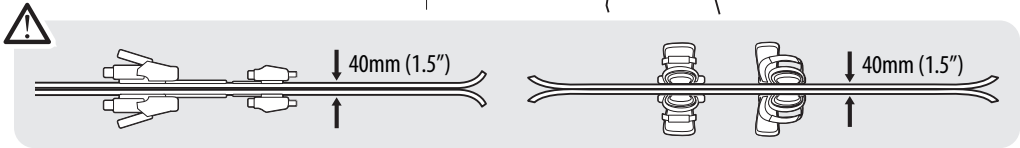

①—YELO 4 NS / YELO 6 NS

X2

②—YELO 4 NS / YELO 6 NS

X2

③ YELO 4 NS / YELO 6 NS

YELO 4 NS

YELO 6 NS

MAX 6x

MAX 4x

MAX 42kg/92lb

④ — YELO 4 NS / YELO 6 NS

NO!

OK

		+		+	 MAX 7kg / 15lb	OR	 MAX 7kg / 15lb
YELO 4 NS	x		3,2kg / 7 lb		x4		x2
					MAX 28kg / 62 lb		
YELO 6 NS	x		3,9kg / 8.5 lb		x6		x4
					MAX 42kg / 92 lb		