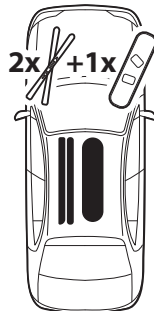

①—YELO 4 NS / YELO 6 NS

X2

②—YELO 4 NS / YELO 6 NS

X2

③ YELO 4 NS / YELO 6 NS

YELO 4 NS

YELO 6 NS

MAX 6x

MAX 4x

MAX 42kg/92lb

④ — YELO 4 NS / YELO 6 NS

NO!

OK

		+		+	 MAX 7kg / 15lb	OR	 MAX 7kg / 15lb
YELO 4 NS	x		3,2kg / 7 lb		x4		x2
					MAX 28kg / 62 lb		
YELO 6 NS	x		3,9kg / 8.5 lb		x6		x4
					MAX 42kg / 92 lb		