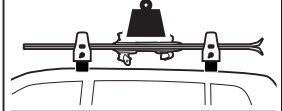

①—YELO 4 NS / YELO 6 NS

X2

②—YELO 4 NS / YELO 6 NS

X2

③ YELO 4 NS / YELO 6 NS

YELO 4 NS

YELO 6 NS

MAX 6x

MAX 4x

MAX 42kg/92lb

④ — YELO 4 NS / YELO 6 NS

NO!

OK

		+		+	 MAX 7kg / 15lb	OR	 MAX 7kg / 15lb
YELO 4 NS	x		3,2kg / 7 lb		x4		x2
					MAX 28kg / 62 lb		
YELO 6 NS	x		3,9kg / 8.5 lb		x6		x4
					MAX 42kg / 92 lb		