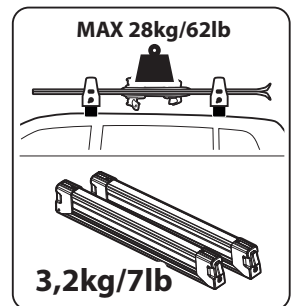

①—YELO 4 NS / YELO 6 NS

X2

②—YELO 4 NS / YELO 6 NS

X2

③ YELO 4 NS / YELO 6 NS

YELO 4 NS

YELO 6 NS

MAX 6x

MAX 4x

MAX 42kg/92lb

④ — YELO 4 NS / YELO 6 NS

NO!

OK

		+		+	 MAX 7kg / 15lb	OR	 MAX 7kg / 15lb
YELO 4 NS	x		3,2kg / 7 lb		x4		x2
					MAX 28kg / 62 lb		
YELO 6 NS	x		3,9kg / 8.5 lb		x6		x4
					MAX 42kg / 92 lb		