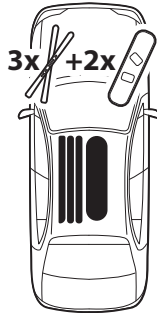

①—YELO 4 NS / YELO 6 NS

X2

②—YELO 4 NS / YELO 6 NS

X2

③ YELO 4 NS / YELO 6 NS

YELO 4 NS

YELO 6 NS

MAX 6x

MAX 4x

MAX 42kg/92lb

④ — YELO 4 NS / YELO 6 NS

NO!

OK

		+		+	 MAX 7kg / 15lb	OR	 MAX 7kg / 15lb
YELO 4 NS	x		3,2kg / 7 lb		x4		x2
					MAX 28kg / 62 lb		
YELO 6 NS	x		3,9kg / 8.5 lb		x6		x4
					MAX 42kg / 92 lb		